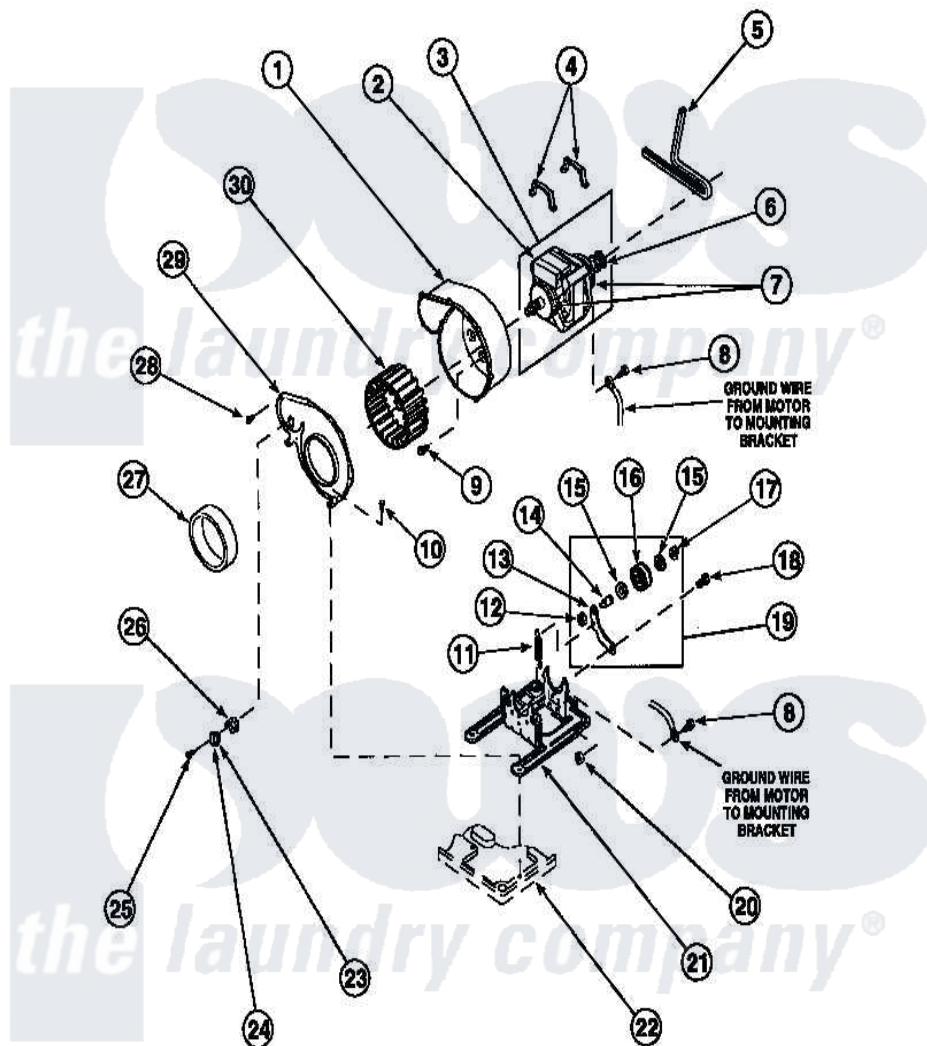

# Amana LG8111WB (BOM: PLG8111WB) 15 - MOTOR, EXHAUST FAN AND BELT

Amana Residential Amana LG8111WB (BOM: PLG8111WB) Dryer Parts Parts Diagram 15 - MOTOR, EXHAUST FAN AND BELT

Click on the part number to view part

Item	Original Part Number	Replaced By	Status	Part Description
1	<a href="#">56020</a>			Housing, Blower
2	501218		Not Available	MOTOR SWITCH (DOES NOT INCLUDE THERMAL PROT
3	501211	<a href="#">2200376</a>		Motor
4	Y58047	<a href="#">660658</a>		Clamp, Motor Mounting 343481 685441
5	59174	<a href="#">40111201</a>		Belt, Cylinder
6	<a href="#">500011</a>			Pulley, Motor
7	<a href="#">590P3</a>			Motor Hub Ring Kit
8	<a href="#">20530</a>			Screw, 10-24 x 3/8 Hex
9	Y31645	<a href="#">27001200</a>		Screw
10	33562	<a href="#">27001200</a>		Screw
11	<a href="#">56076</a>			Spring, Idler
12	56156	<a href="#">358160</a>		Nut
13	500910	<a href="#">37001144</a>		Assembly- Idler

14	<a href="#">56461</a>		Shaft
15	<a href="#">52549</a>		Washer, 501 ID X3/4 Odx
16	<a href="#">Y54414</a>		Assembly, Wheel And Bearing
17	<a href="#">23748</a>		Ring, Retaining
18	<a href="#">500824</a>		Screw, 1/4-20 Unc Hex
19	500269	<a href="#">37001287</a>	Assembly, Idler Lever/Shaft/Pulley
20	52566	<a href="#">27001225</a>	Nut, Jam Mid Lock 1/4-20
21	500822	<a href="#">503613</a>	Mount, Motor
22	<a href="#">500070</a>		Base, Dryer
24	<a href="#">503551</a>		Thermostat, Cycling
"	<a href="#">Y61372</a>		Thermostat
25	23222	<a href="#">3177991</a>	Screw
"	Y33561	<a href="#">489464</a>	Screw
26	61401	<a href="#">61623</a>	Thermostat, Heater-BR
27	<a href="#">500313</a>		Seal, Blower Housing
28	<a href="#">31260</a>		Screw, No.8 X 3/8 Ind H
29	500078	<a href="#">511969P</a>	Kit Blower Housing And Cover
30	56000	<a href="#">510139P</a>	Assembly Blower Fan Package