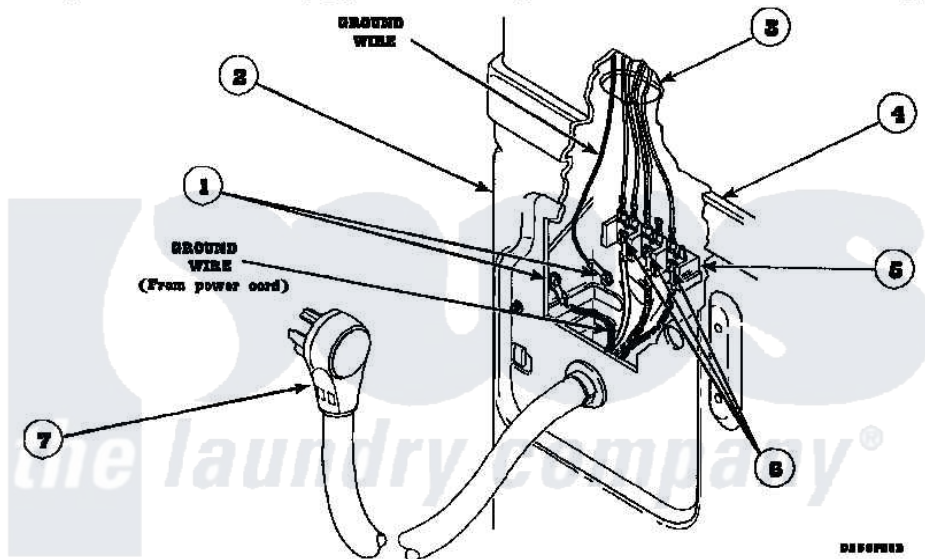

Amana LG8111WB (BOM: PLG8111WB) 17 - POWER CORDS

Amana Residential Amana LG8111WB (BOM: PLG8111WB) Dryer Parts Parts Diagram 17 - POWER CORDS
 Click on the part number to view part

Item	Original Part Number	Replaced By	Status	Part Description
1	20530			Screw, 10-24 x 3/8 Hex
2	500001P		Not Available	(ADD LETTER BEFORE "P" IN PART
3	500343		Not Available	PANEL, BACK(HOME HOOD)
4	500085P		Not Available	(ADD LETTER L-L, W-W TO PART N
6	Y61199	3400094		Screw, 10-32 X 3/8