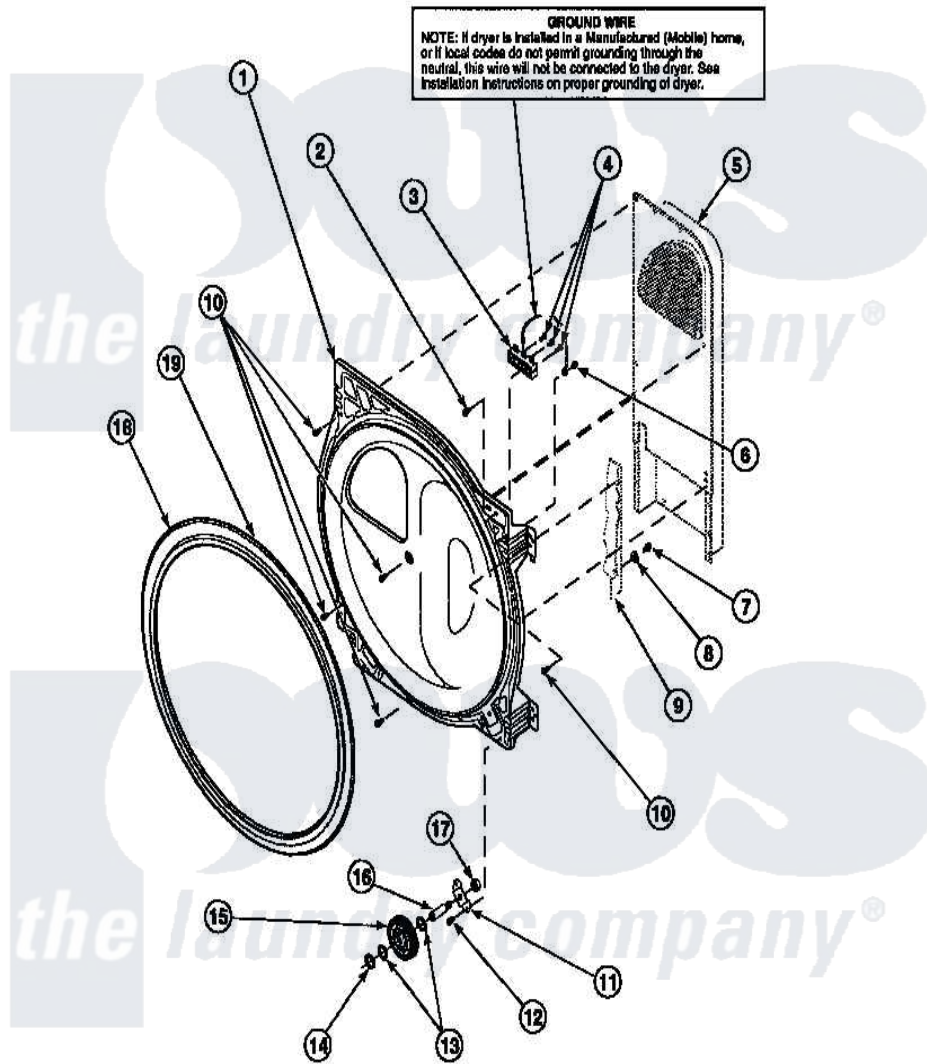

**Amana LG8111WB (BOM: PLG8111WB) 19 - REAR
BLKHD/SEAL/CYLINDER ROLLER/TERM BLK**

Amana Residential Amana LG8111WB (BOM: PLG8111WB) Dryer Parts Parts Diagram 19 - REAR
BLKHD/SEAL/CYLINDER ROLLER/TERM BLK
Click on the part number to view part

Item	Original Part Number	Replaced By	Status	Part Description
1	502614W	502614WP		Bulkhead, Rear
"	Y501154		Not Available	ASSY, BULKHEAD
4	Y61199	3400094		Screw, 10-32 X 3/8
5	500179P	503605		Assembly, Heater Duct
6	20530			Screw, 10-24 x 3/8 Hex
7	20530			Screw, 10-24 x 3/8 Hex
8	51474		Not Available	WASHER, 13/64IDX1/2ODX.
9	500001P		Not Available	(ADD LETTER BEFORE "P" IN PART
10	501668	503688		Screw, 10B-16 X .34 I
11	500062	40113601		Assembly, Roller Brkt
12	501668	503688		Screw, 10B-16 X .34 I
13	52549			Washer, 501 ID X3/4 Odx
14	23748			Ring, Retaining
15	500214P	37001042		Assembly, Cylinder Roller

16

[56461](#)

Shaft

17

56156

[358160](#)

Nut

18

501801

[37001132](#)

Seal, Cylinder

19

22506P

[511637P](#)

Adh Dow 737 Clr 3 Oz Tube