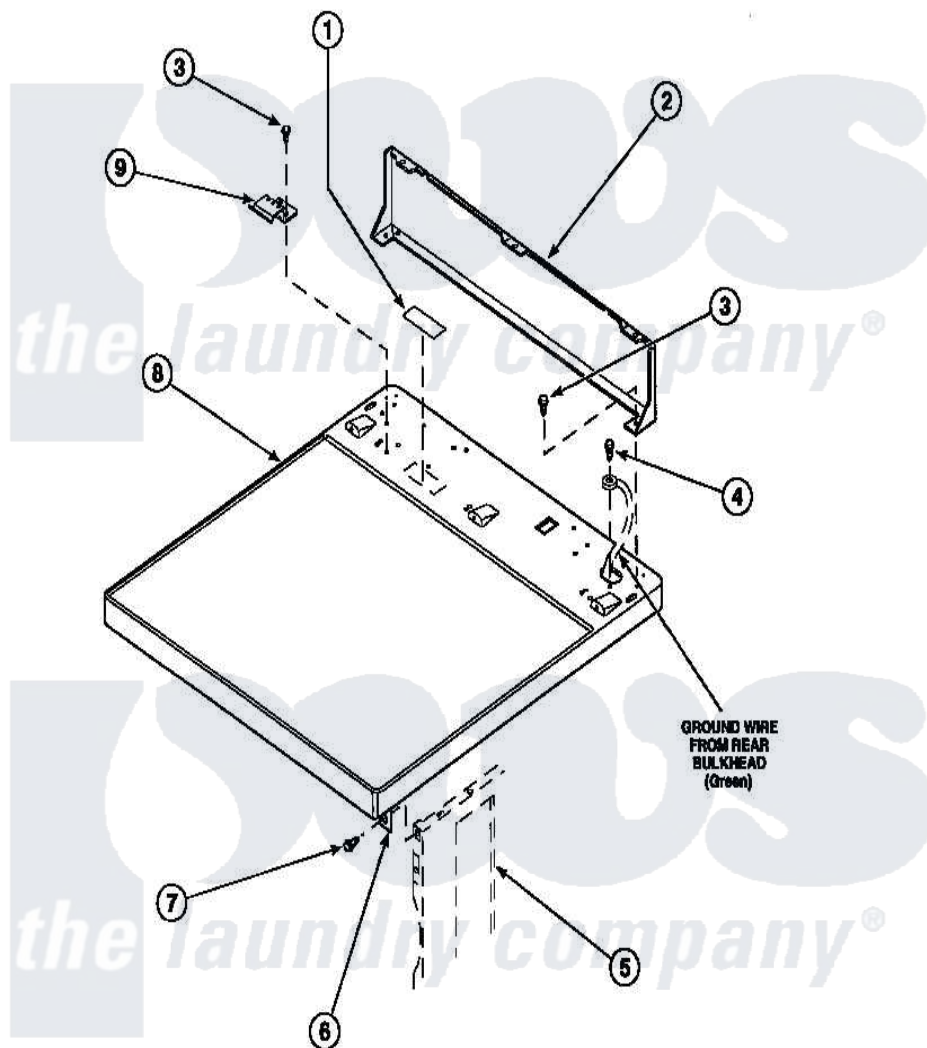

Amana LG8111WM (BOM: PLG8111WM) 01 - CABINET TOP AND CONTROL HOOD REAR PANEL

Amana Residential Amana LG8111WM (BOM: PLG8111WM) Dryer Parts Parts Diagram 01 - CABINET TOP AND CONTROL HOOD REAR PANEL
 Click on the part number to view part

Item	Original Part Number	Replaced By	Status	Part Description
1	24903		Not Available	STICKER,DISCONNECT POW
2	500343		Not Available	PANEL,BACK(HOME HOOD)
3	501086	90767		Screw, 8A X 3/8 HeX Washer Head Tapping
4	20530			Screw, 10-24 x 3/8 Hex
5	500001P		Not Available	(ADD LETTER BEFORE "P" IN PART
6	500084	40130801		Bracket, Top Mount
7	33562	27001200		Screw
8	500085P		Not Available	(ADD LETTER L-L, W-W TO PART N
9	501241	Y503876		Clip, Hold Down