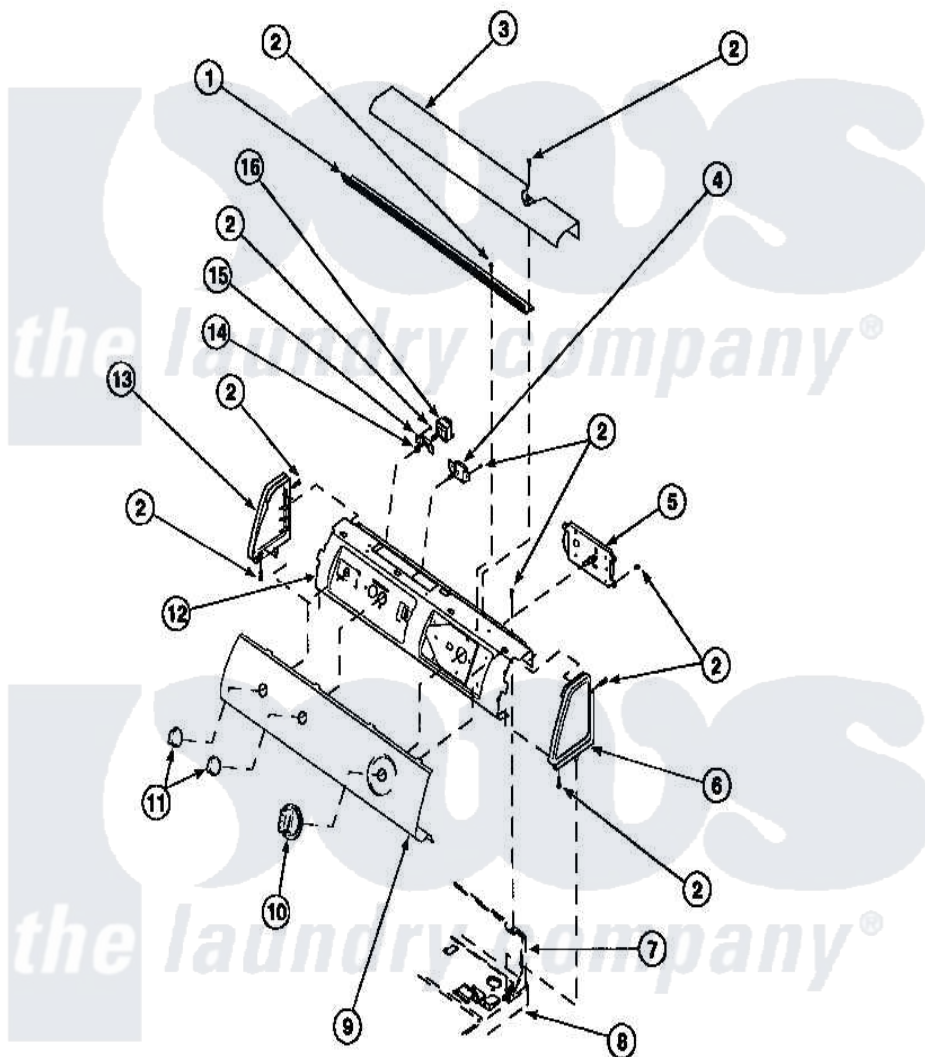

# Amana LG8111WM (BOM: PLG8111WM) 05 - GRAPHIC PANEL, CONTROL HOOD AND CONTROLS

Amana [Residential Amana LG8111WM \(BOM: PLG8111WM\) Dryer Parts](#) Parts Diagram 05 - GRAPHIC PANEL, CONTROL HOOD AND CONTROLS  
 Click on the part number to view part

Item	Original Part Number	Replaced By	Status	Part Description
1	500305		Not Available	DIFFUSER W/OUT HOLE
2	501086	<a href="#">90767</a>		Screw, 8A X 3/8 HeX Washer Head Tapping
3	500303		Not Available	COVER, TOP
4	<a href="#">500823</a>			Signal, Rotary
5	<a href="#">502963</a>			Timer, 3 Cycle
6	34817		Not Available	END CAP(RIGHT)
7	500343		Not Available	PANEL,BACK(HOME HOOD)
8	500085P		Not Available	(ADD LETTER L-L, W-W TO PART N
9	Y502629		Not Available	GRAPHIC PANEL
"	502206		Not Available	GRAPHIC PANEL
"	502630		Not Available	GRAPHIC PANEL
10	502220		Not Available	KNOB, TIMER
11	36701		Not Available	KNOB, TEMP

12	500300	Not Available	BRACKET,CONTROL SUPPORT-MECH
13	34818	Not Available	END CAP(LEFT)
14	57584	Not Available	NUT
15	<a href="#">59704</a>		Bracket, Switch Mount
16	Y61511	Not Available	SWITCH,FABRIC SELECTOR