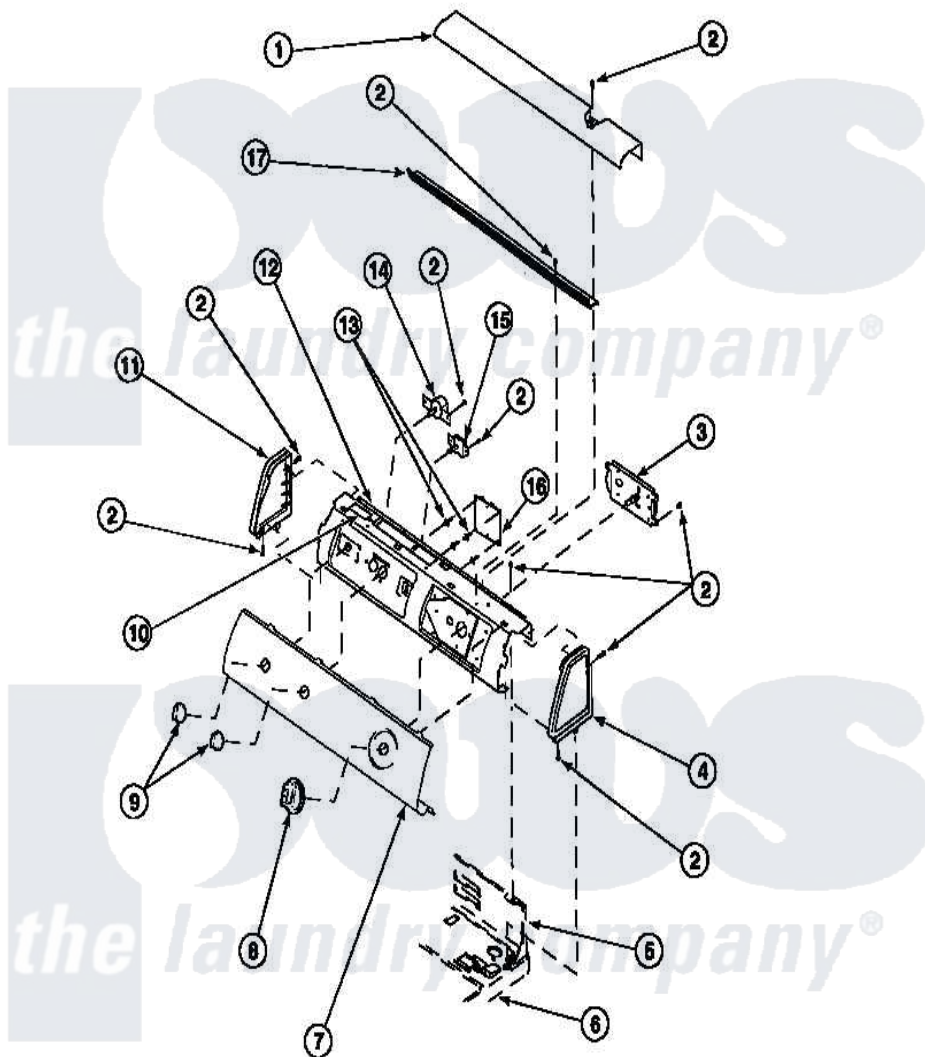

Amana LG8111WM (BOM: PLG8111WM) 07 - GRAPHIC PANEL, CONTROL HOOD AND CONTROLS

Amana [Residential Amana LG8111WM \(BOM: PLG8111WM\) Dryer Parts](#) Parts Diagram 07 - GRAPHIC PANEL, CONTROL HOOD AND CONTROLS
 Click on the part number to view part

Item	Original Part Number	Replaced By	Status	Part Description
1	500303		Not Available	COVER, TOP
2	501086	90767		Screw, 8A X 3/8 HeX Washer Head Tapping
3	501881		Not Available	TIMER
4	34817		Not Available	END CAP(RIGHT)
5	500343		Not Available	PANEL, BACK(HOME HOOD)
6	500085P		Not Available	(ADD LETTER L-L, W-W TO PART N
8	502220		Not Available	KNOB, TIMER
9	36701		Not Available	KNOB, TEMP
10	24903		Not Available	STICKER, DISCONNECT POW
11	34818		Not Available	END CAP(LEFT)
12	500300		Not Available	BRACKET, CONTROL SUPPORT-MECH
15	500823			Signal, Rotary