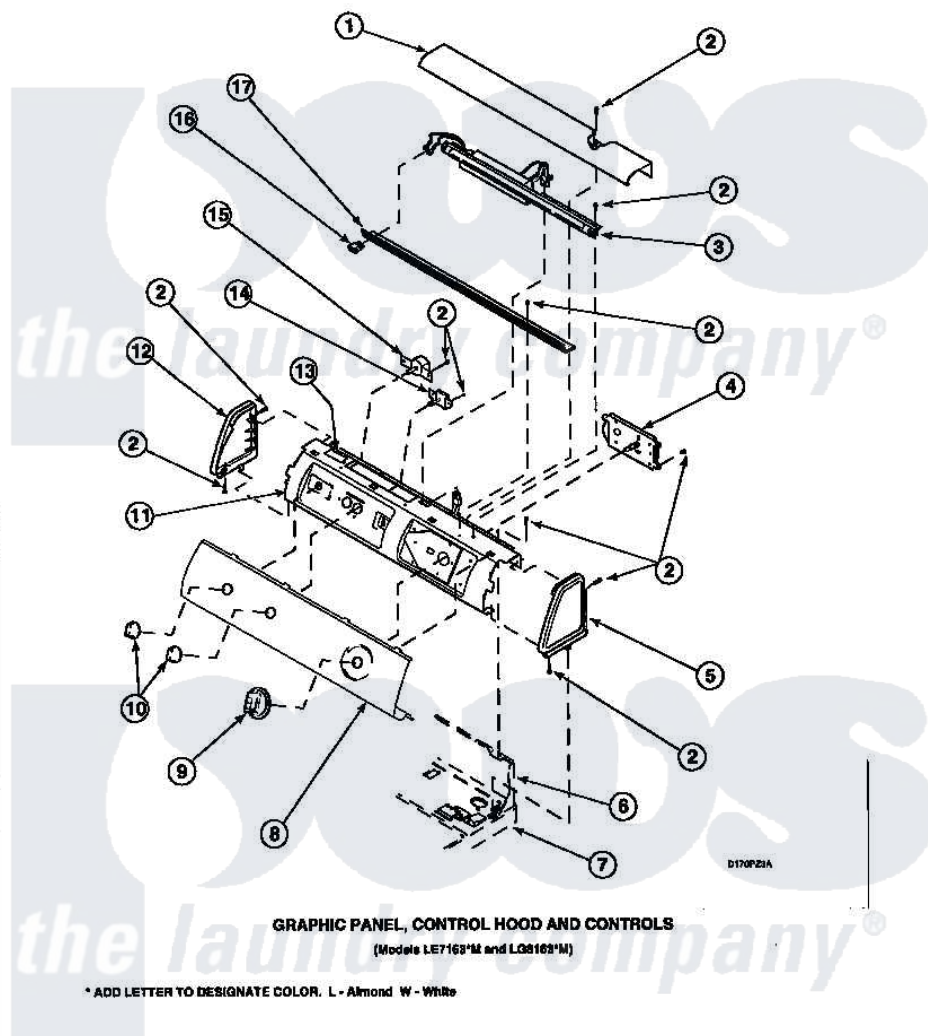

Amana LG8111WM (BOM: PLG8111WM) 08 - GRAPHIC PANEL, CONTROL HOOD AND CONTROLS

RP3200001 (502957) Revision 3 12

Amana Residential Amana LG8111WM (BOM: PLG8111WM) Dryer Parts Parts Diagram 08 - GRAPHIC PANEL, CONTROL HOOD AND CONTROLS
 Click on the part number to view part

Item	Original Part Number	Replaced By	Status	Part Description
1	500303		Not Available	COVER, TOP
2	501086	90767		Screw, 8A X 3/8 HeX Washer Head Tapping
5	34817		Not Available	END CAP(RIGHT)
6	500343		Not Available	PANEL,BACK(HOME HOOD)
7	500085P		Not Available	(ADD LETTER L-L, W-W TO PART N
9	502220		Not Available	KNOB, TIMER
10	36701		Not Available	KNOB, TEMP
11	500300		Not Available	BRACKET,CONTROL SUPPORT-MECH
12	34818		Not Available	END CAP(LEFT)
13	24903		Not Available	STICKER,DISCONNECT POW
14	500823			Signal, Rotary