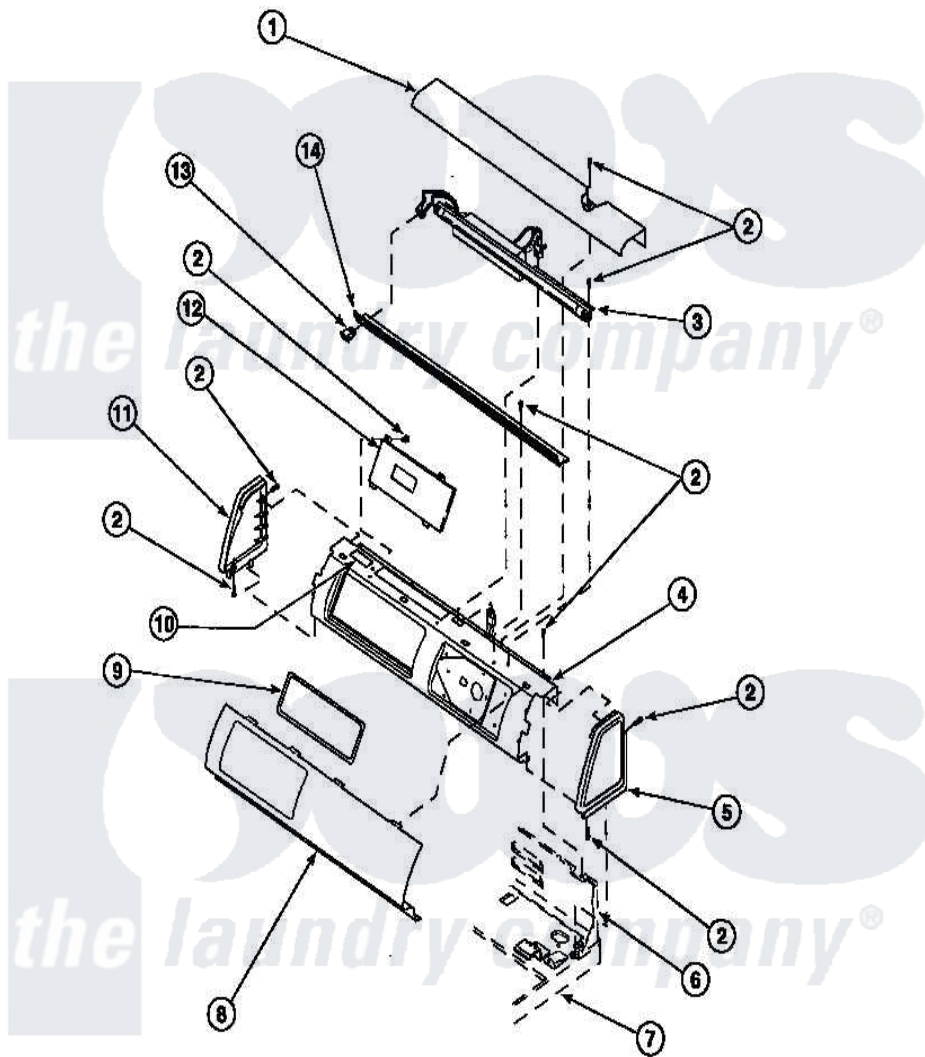

**Amana LG8111WM (BOM: PLG8111WM) 09 - GRAPHIC PANEL,
CONTROL HOOD AND CONTROLS**

Amana [Residential Amana LG8111WM \(BOM: PLG8111WM\) Dryer Parts](#) Parts Diagram 09 - GRAPHIC PANEL,
CONTROL HOOD AND CONTROLS
Click on the part number to view part

Item	Original Part Number	Replaced By	Status	Part Description
1	500303		Not Available	COVER, TOP
2	501086	90767		Screw, 8A X 3/8 HeX Washer Head Tapping
5	34817		Not Available	END CAP(RIGHT)
6	500343		Not Available	PANEL,BACK(HOME HOOD)
7	500085P		Not Available	(ADD LETTER L-L, W-W TO PART N
10	24903		Not Available	STICKER,DISCONNECT POW
11	34818		Not Available	END CAP(LEFT)