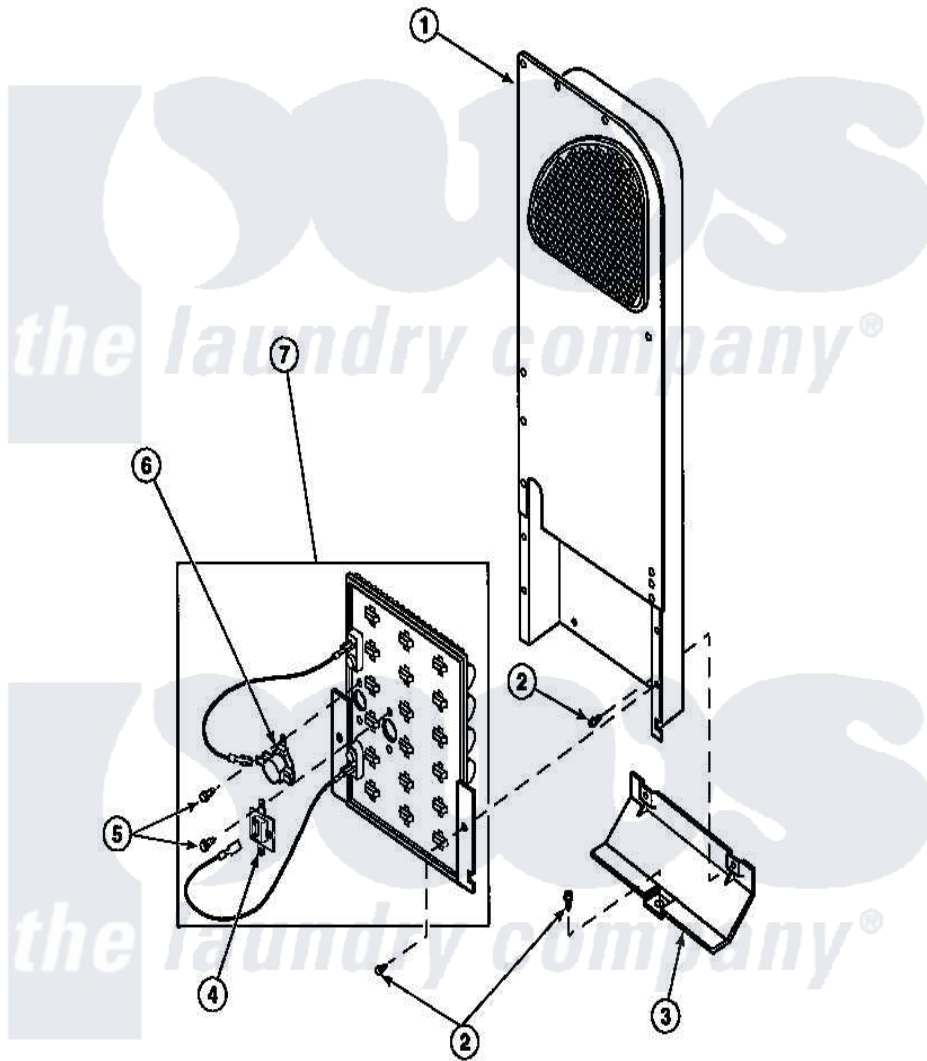

**Amana LG8111WM (BOM: PLG8111WM) 10 - HEATER BOX ASSY
ORIGINALLY ON ELEC DRYER**

Amana [Residential Amana LG8111WM \(BOM: PLG8111WM\) Dryer Parts](#) Parts Diagram 10 - HEATER BOX
ASSY ORIGINALLY ON ELEC DRYER
[Click on the part number to view part](#)

Item	Original Part Number	Replaced By	Status	Part Description
1	500179P	503605		Assembly, Heater Duct
2	501668	503688		Screw, 10B-16 X .34 I
3	60952		Not Available	SHIELD,HEAT DUCT
5	23222	3177991		Screw