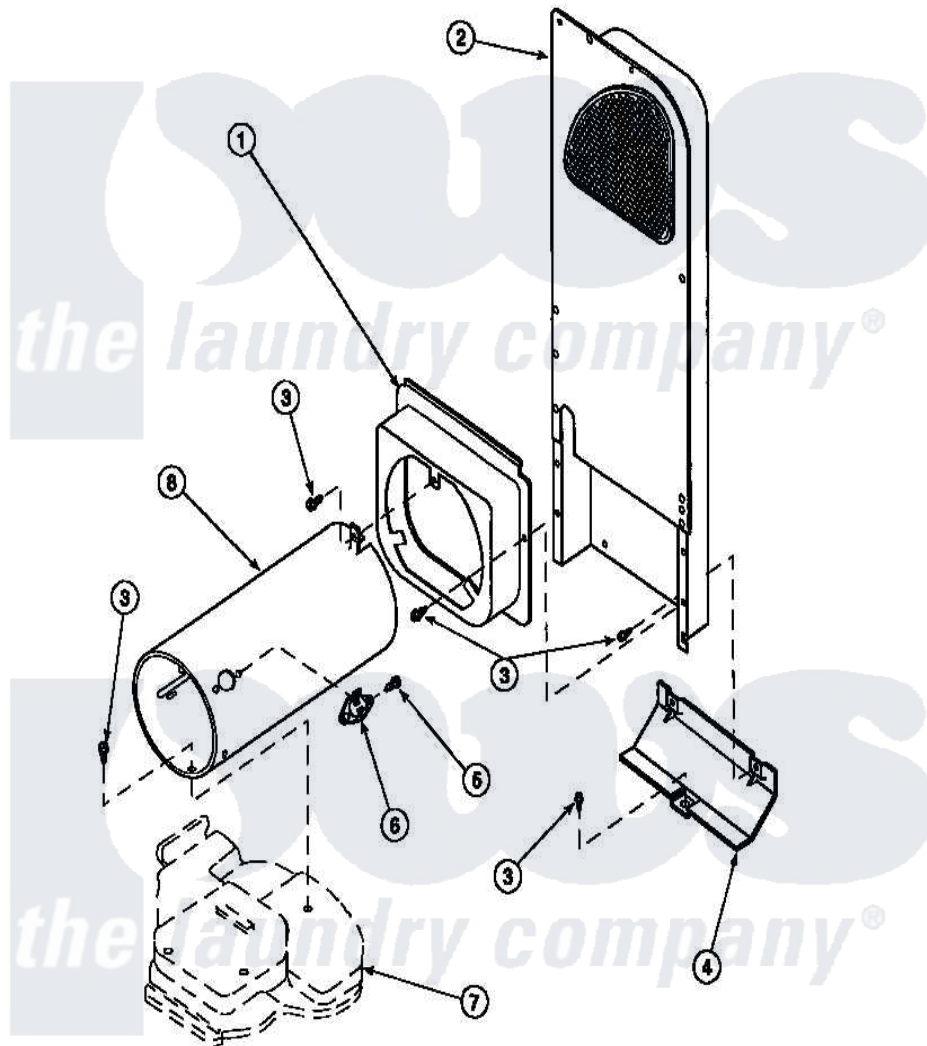

**Amana LG8111WM (BOM: PLG8111WM) 11 - HEATER BOX ASSY  
ORIGINALLY ON GAS DRYER**

Amana [Residential Amana LG8111WM \(BOM: PLG8111WM\) Dryer Parts](#) Parts Diagram 11 - HEATER BOX  
ASSY ORIGINALLY ON GAS DRYER  
[Click on the part number to view part](#)

Item	Original Part Number	Replaced By	Status	Part Description
1	500122	<a href="#">510101</a>		Shroud Heat Duct
2	500179P	<a href="#">503605</a>		Assembly, Heater Duct
3	501668	<a href="#">503688</a>		Screw, 10B-16 X .34 I
4	60952		Not Available	SHIELD,HEAT DUCT
5	51782		Not Available	SCREW, 6B-20X5/16
6	<a href="#">Y61886</a>			Thermostat, Limit-Blk
7	<a href="#">500070</a>			Base, Dryer
8	61974		Not Available	BURNER HOUSING