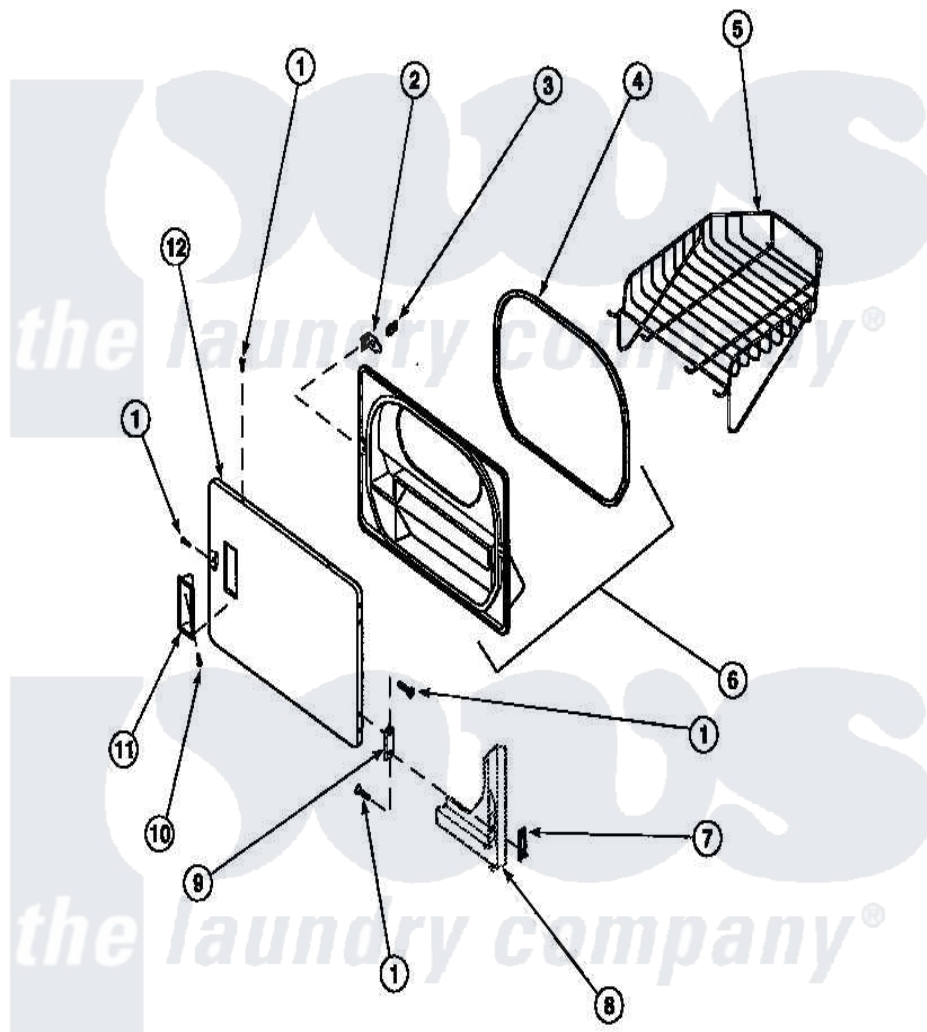

Amana LG8111WM (BOM: PLG8111WM) 13 - LOADING DOOR WITH DRYING RACK

Amana Residential Amana LG8111WM (BOM: PLG8111WM) Dryer Parts Parts Diagram 13 - LOADING DOOR WITH DRYING RACK

Click on the part number to view part

Item	Original Part Number	Replaced By	Status	Part Description
1	500226			Screw, 8b-16 x 5/8 Tap
2	500223	40116201		Bracket, Door Strike
3	500039	510181		Strike Doormetal
4	500200		Not Available	SEAL,DOOR
5	501295P		Not Available	RACK, DRYING
6	500199		Not Available	ASSY,LINER & SEAL
7	500236			Clip, Door Hinge Mount
9	500041	Y503676		Hinge, Door And Top
10	500297	8281236		Screw
11	500042		Not Available	DOOR PULL