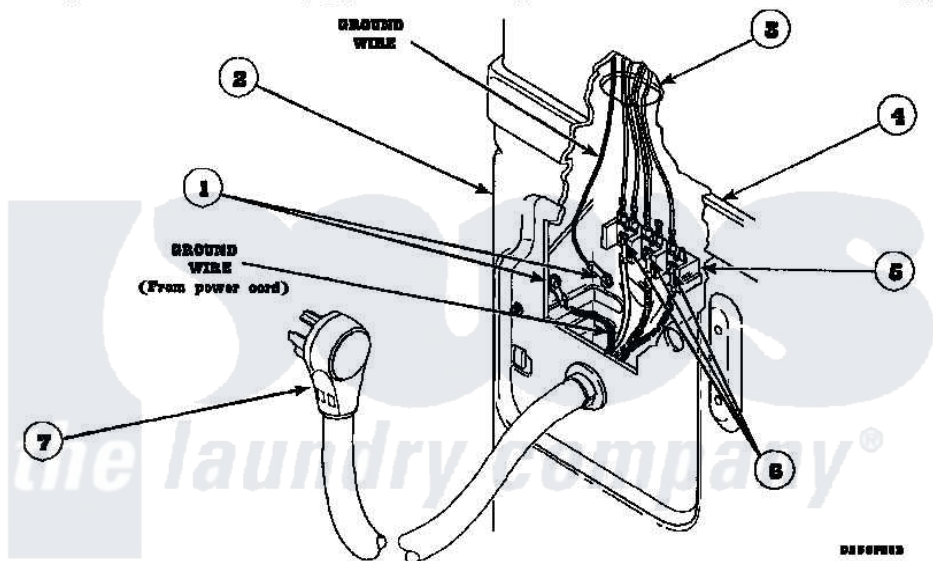

# Amana LG8111WM (BOM: PLG8111WM) 17 - POWER CORDS

Amana [Residential Amana LG8111WM \(BOM: PLG8111WM\) Dryer Parts](#) Parts Diagram 17 - POWER CORDS  
 Click on the part number to view part

Item	Original Part Number	Replaced By	Status	Part Description
1	<a href="#">20530</a>			Screw, 10-24 x 3/8 Hex
2	500001P		Not Available	(ADD LETTER BEFORE "P" IN PART
3	500343		Not Available	PANEL, BACK(HOME HOOD)
4	500085P		Not Available	(ADD LETTER L-L, W-W TO PART N
6	Y61199	<a href="#">3400094</a>		Screw, 10-32 X 3/8