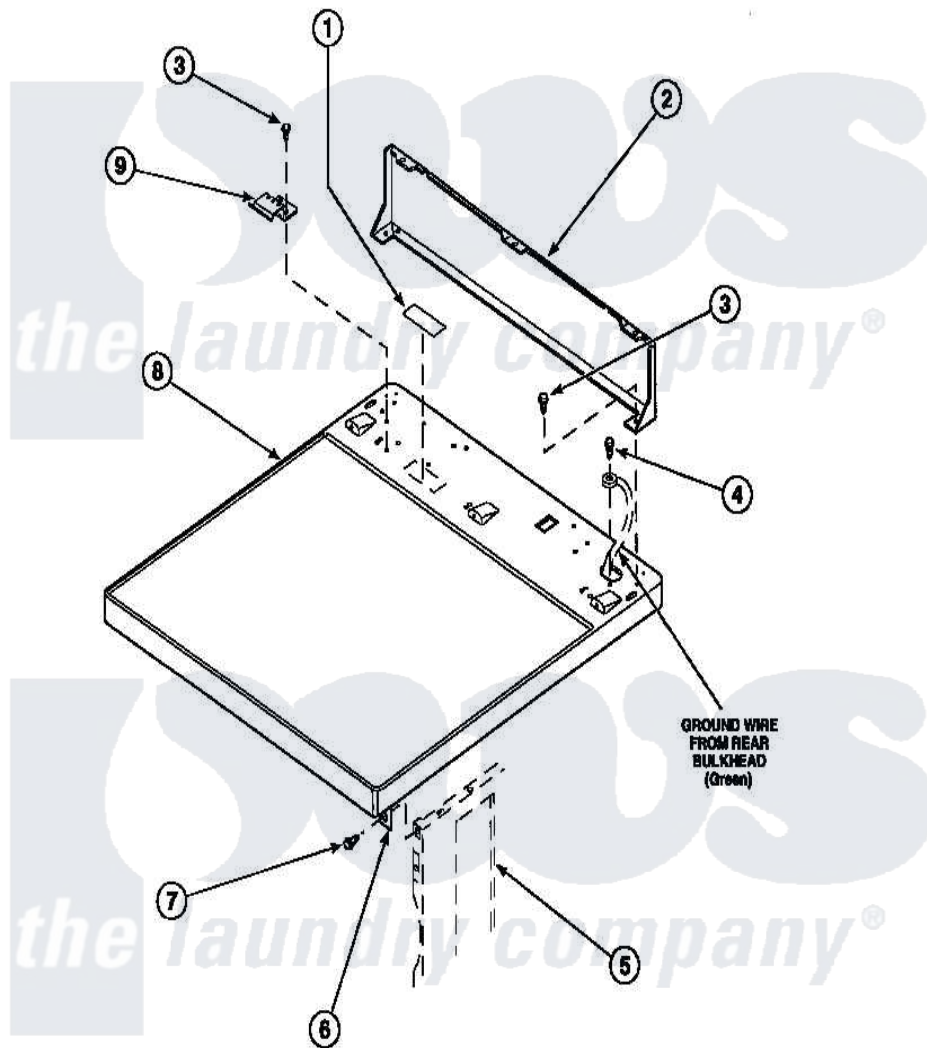

# Amana LG8121LM (BOM: PLG8121LM) 01 - CABINET TOP AND CONTROL HOOD REAR PANEL

Amana [Residential Amana LG8121LM \(BOM: PLG8121LM\) Dryer Parts](#) Parts Diagram 01 - CABINET TOP AND CONTROL HOOD REAR PANEL  
 Click on the part number to view part

Item	Original Part Number	Replaced By	Status	Part Description
1	24903		Not Available	STICKER,DISCONNECT POW
2	500343		Not Available	PANEL,BACK(HOME HOOD)
3	501086	<a href="#">90767</a>		Screw, 8A X 3/8 HeX Washer Head Tapping
4	<a href="#">20530</a>			Screw, 10-24 x 3/8 Hex
5	500001P		Not Available	(ADD LETTER BEFORE "P" IN PART
6	500084	<a href="#">40130801</a>		Bracket, Top Mount
7	33562	<a href="#">27001200</a>		Screw
8	500085P		Not Available	(ADD LETTER L-L, W-W TO PART N
9	501241	<a href="#">Y503876</a>		Clip, Hold Down