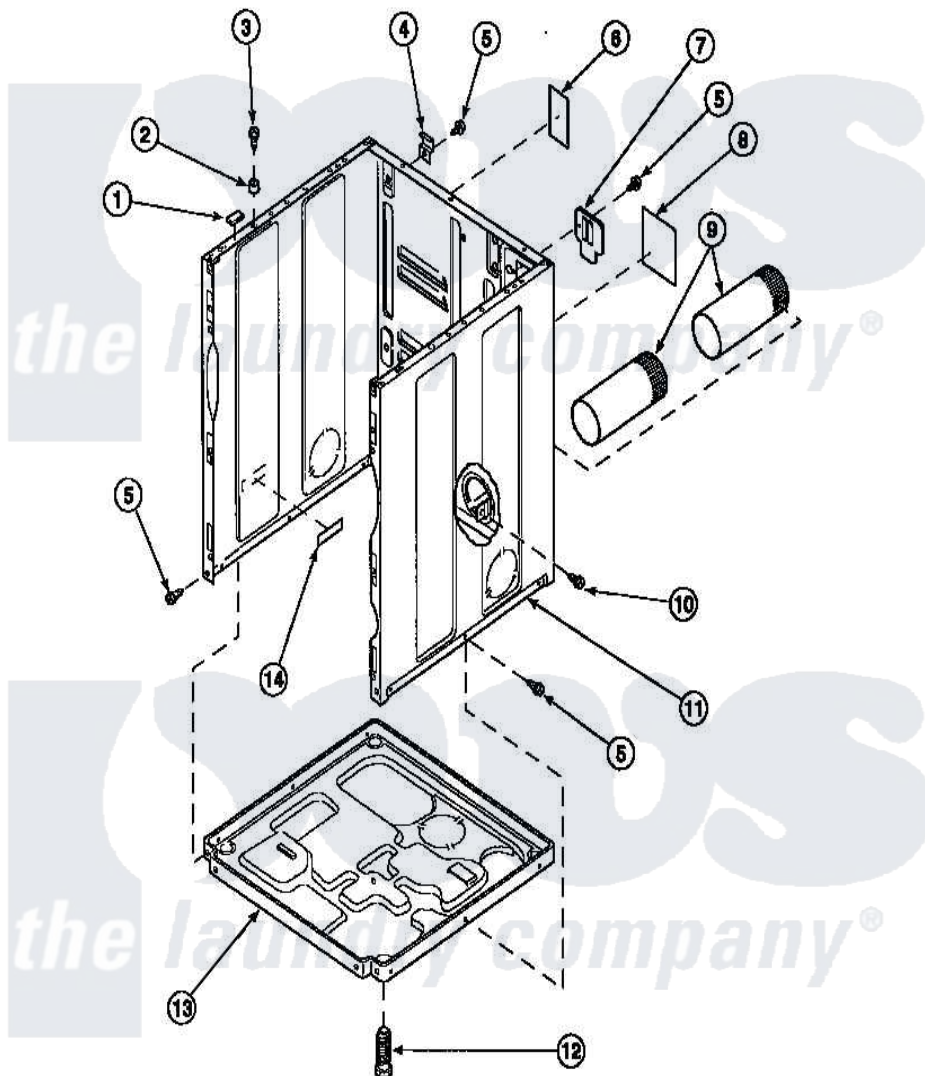

Amana LG8121LM (BOM: PLG8121LM) 02 - CABINET, EXHAUST DUCT AND BASE

Amana Residential Amana LG8121LM (BOM: PLG8121LM) Dryer Parts Parts Diagram 02 - CABINET, EXHAUST DUCT AND BASE

[Click on the part number to view part](#)

Item	Original Part Number	Replaced By	Status	Part Description
1	Y56128			Pad, Bumper
2	56079	505187		Locator, Panel
3	32671	Y014874		Screw, Idler Arm And Sleeve
4	500003			Hinge, Top
5	33562	27001200		Screw
6	500670		Not Available	STICKER NG OR MIXED GA
7	500114	510903		Plate Access Panel
8	501289		Not Available	(ELECTRIC MODELS)
9	500064	505518		Duct, Exhaust
10	501668	503688		Screw, 10B-16 X .34 I
11	500001P		Not Available	(ADD LETTER BEFORE "P" IN PART
12	Y500101			Leg, Leveling
13	500070			Base, Dryer
NI	521P3			Kit, Flex Vent-Display