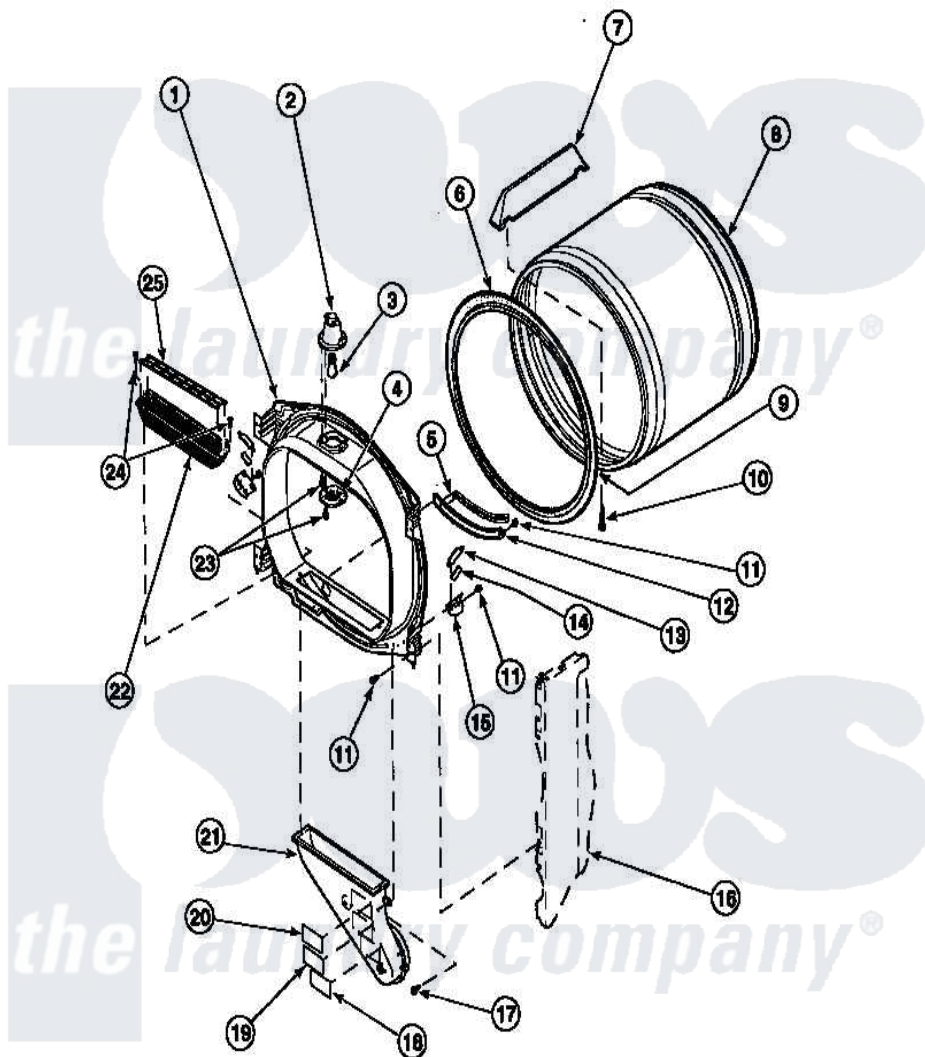

# Amana LG8121LM (BOM: PLG8121LM) 03 - FR BLKHD, AIR DUCT, FELT SEAL & CYLINDER

Amana Residential Amana LG8121LM (BOM: PLG8121LM) Dryer Parts Parts Diagram 03 - FR BLKHD, AIR DUCT, FELT SEAL & CYLINDER  
 Click on the part number to view part

Item	Original Part Number	Replaced By	Status	Part Description
1	<a href="#">500016W</a>			Assembly, Bulkhead Front Complete
2	500153		Not Available	CYLINDER LIGHT HOUSING
3	Y60954	<a href="#">67001316</a>		Bulb, Light
4	500094		Not Available	LENS,DRUM LIGHT
6	501801	<a href="#">37001132</a>		Seal, Cylinder
7	500022	<a href="#">510102</a>		Baffle- SH
8	500013WP		Not Available	ASSY,CYLINDER-HOME-
9	22506P	<a href="#">511637P</a>		Adh Dow 737 Clr 3 Oz Tube
10	<a href="#">Y62588</a>			Screw, 10BT-12 X 1 Tap
13	Y501676	<a href="#">37001298</a>		Glide- Dry
15	501554	<a href="#">12002090</a>		Bracket
16	500001P		Not Available	(ADD LETTER BEFORE "P" IN PART
17	Y31645	<a href="#">27001200</a>		Screw

18	56259	Not Available	STICKER
19	500049	Not Available	STICKER
21	502231	Not Available	DUCT, HEAT
22	<a href="#">502140P</a>		Filter, Lint Kit
23	500248	<a href="#">M0211530</a>	Screw-SM No.8-18 X 3/8"
24	<a href="#">500226</a>		Screw, 8b-16 x 5/8 Tap
25	<a href="#">502092</a>		Cover, Lint Filter