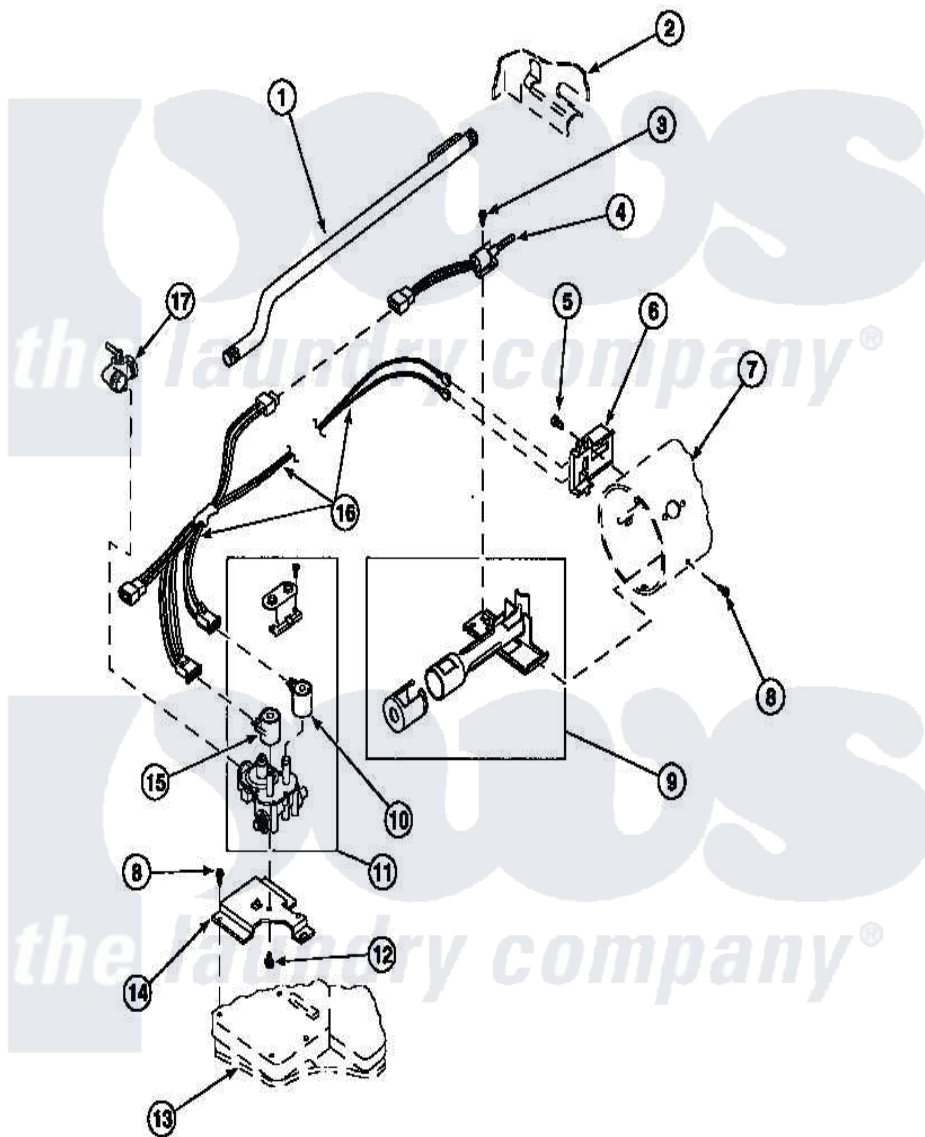

# Amana LG8121LM (BOM: PLG8121LM) 04 - GAS VALVE, IGNITER & GAS CONVERSION KITS

Amana Residential Amana LG8121LM (BOM: PLG8121LM) Dryer Parts Parts Diagram 04 - GAS VALVE, IGNITER & GAS CONVERSION KITS  
 Click on the part number to view part

Item	Original Part Number	Replaced By	Status	Part Description
1	500647	<a href="#">510204</a>		Pipe
2	500001P		Not Available	(ADD LETTER BEFORE "P" IN PART
3	51782		Not Available	SCREW, 6B-20X5/16
4	60868	<a href="#">37001308</a>		Ignitor
5	23222	<a href="#">3177991</a>		Screw
6	Y56231	<a href="#">338906</a>		Radiant, Sensor
7	61974		Not Available	BURNER HOUSING
8	501668	<a href="#">503688</a>		Screw, 10B-16 X .34 I
9	Y56234	<a href="#">37001304</a>		Burner Ign
10	58804B	<a href="#">694540</a>		Coil, 60 Hz
11	<a href="#">58804</a>			Assembly, Valve-Gas-Single-
12	56124	<a href="#">3370225</a>		Screw
13	<a href="#">500070</a>			Base, Dryer
14	<a href="#">50821</a>			Bracket, Mounting-Gas

15	58804A	<a href="#">306106</a>	Coil, Holding And Booster--W
16	60641	<a href="#">37001007</a>	Harness, Wire
17	Y56229	<a href="#">510205</a>	Valve-Elbo
NI	501400	Not Available	ASSY,WIRING HARNESS
"	<a href="#">402P3</a>		Kit, Conversion-NG