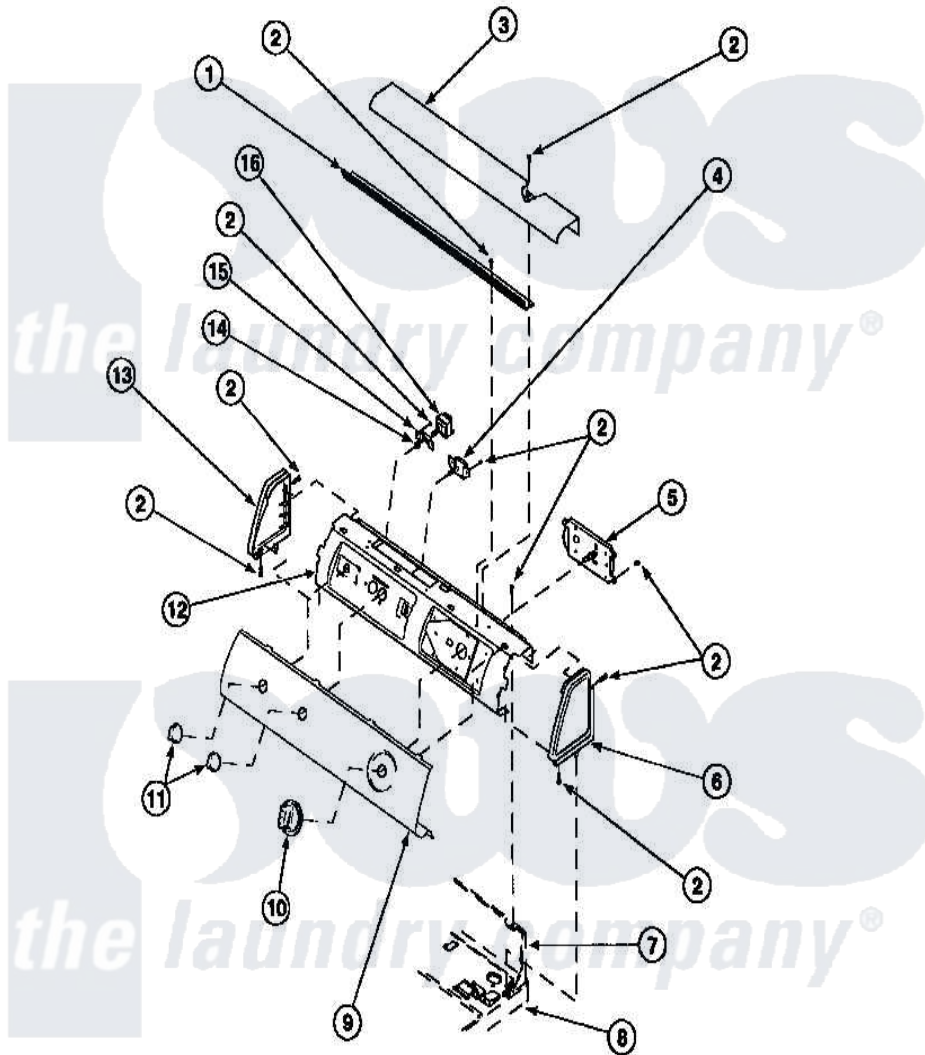

Amana LG8121LM (BOM: PLG8121LM) 05 - GRAPHIC PANEL, CONTROL HOOD AND CONTROLS

Amana Residential Amana LG8121LM (BOM: PLG8121LM) Dryer Parts Parts Diagram 05 - GRAPHIC PANEL, CONTROL HOOD AND CONTROLS
 Click on the part number to view part

Item	Original Part Number	Replaced By	Status	Part Description
1	500305		Not Available	DIFFUSER W/OUT HOLE
2	501086	90767		Screw, 8A X 3/8 HeX Washer Head Tapping
3	500303		Not Available	COVER, TOP
4	500823			Signal, Rotary
5	502967	502967P		Timer 5 Cycle Package
6	34817		Not Available	END CAP(RIGHT)
7	500343		Not Available	PANEL,BACK(HOME HOOD)
8	500085P		Not Available	(ADD LETTER L-L, W-W TO PART N
9	502630		Not Available	GRAPHIC PANEL
"	502206		Not Available	GRAPHIC PANEL
10	502220		Not Available	KNOB, TIMER
11	36701		Not Available	KNOB, TEMP
12	500300		Not Available	BRACKET,CONTROL SUPPORT-MECH