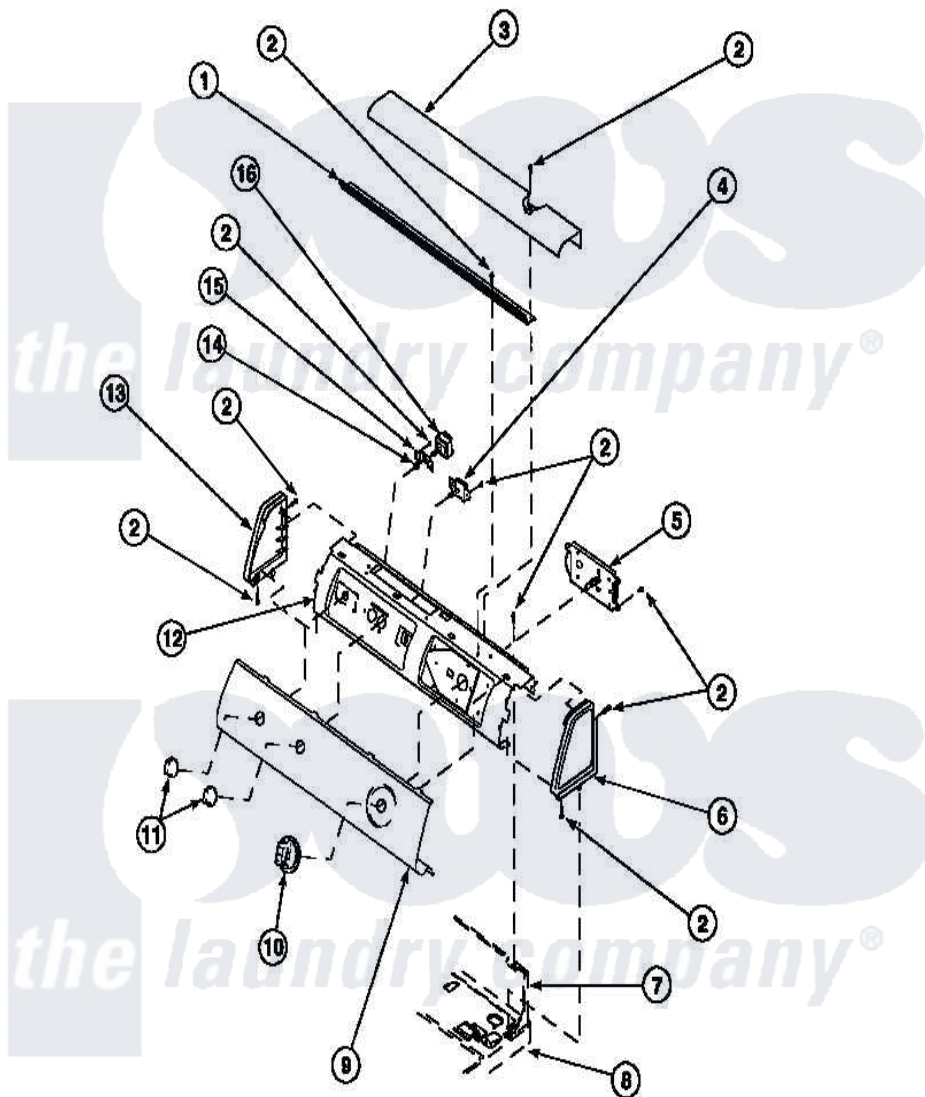

Amana LG8121LM (BOM: PLG8121LM) 06 - GRAPHIC PANEL, CONTROL HOOD AND CONTROLS

Amana Residential Amana LG8121LM (BOM: PLG8121LM) Dryer Parts Parts Diagram 06 - GRAPHIC PANEL, CONTROL HOOD AND CONTROLS
 Click on the part number to view part

Item	Original Part Number	Replaced By	Status	Part Description
1	500305		Not Available	DIFFUSER W/OUT HOLE
2	501086	90767		Screw, 8A X 3/8 HeX Washer Head Tapping
3	500303		Not Available	COVER, TOP
4	500823			Signal, Rotary
5	502967	502967P		Timer 5 Cycle Package
"	501881		Not Available	TIMER
6	34817		Not Available	END CAP(RIGHT)
7	500343		Not Available	PANEL,BACK(HOME HOOD)
8	500085P		Not Available	(ADD LETTER L-L, W-W TO PART N
10	502220		Not Available	KNOB, TIMER
11	36701		Not Available	KNOB, TEMP
12	500300		Not Available	BRACKET,CONTROL SUPPORT-MECH
13	34818		Not Available	END CAP(LEFT)