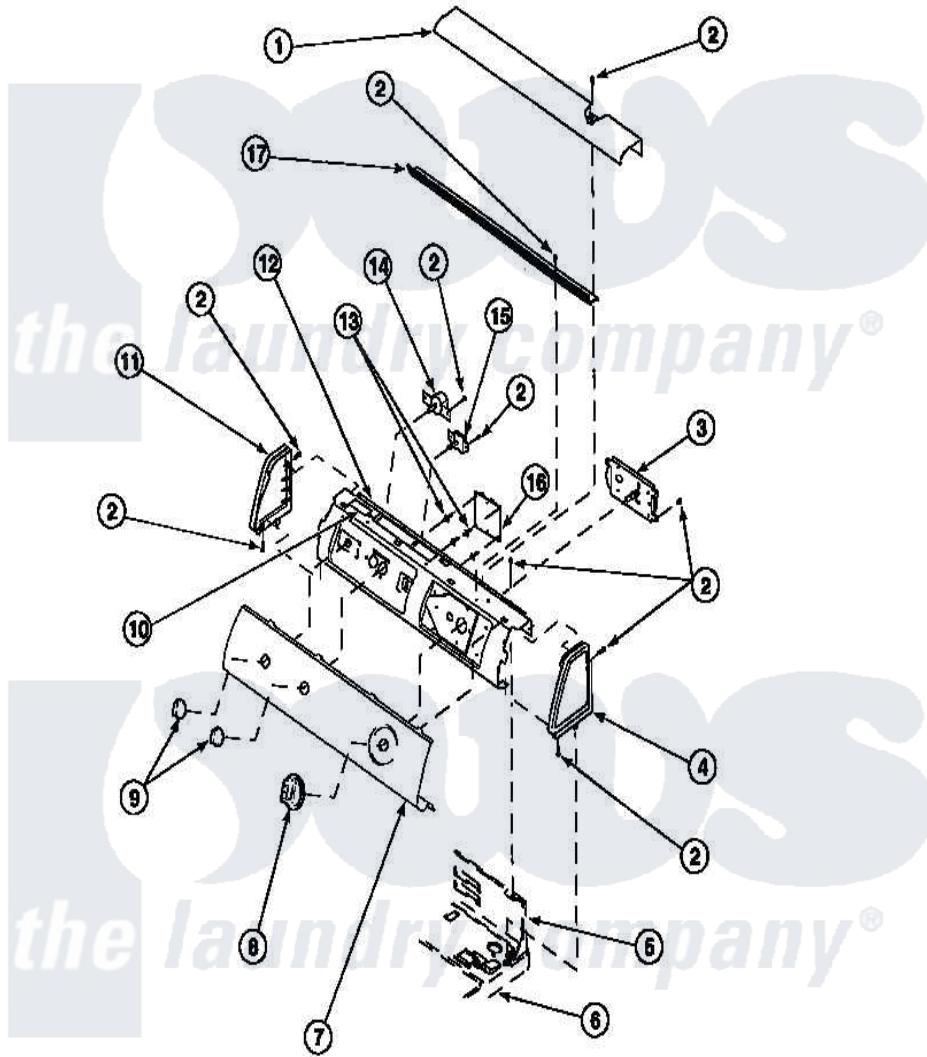

Amana LG8121LM (BOM: PLG8121LM) 07 - GRAPHIC PANEL, CONTROL HOOD AND CONTROLS

Amana Residential Amana LG8121LM (BOM: PLG8121LM) Dryer Parts Parts Diagram 07 - GRAPHIC PANEL, CONTROL HOOD AND CONTROLS
 Click on the part number to view part

Item	Original Part Number	Replaced By	Status	Part Description
1	500303		Not Available	COVER, TOP
2	501086	90767		Screw, 8A X 3/8 HeX Washer Head Tapping
3	502967	502967P		Timer 5 Cycle Package
"	501881		Not Available	TIMER
4	34817		Not Available	END CAP(RIGHT)
5	500343		Not Available	PANEL,BACK(HOME HOOD)
6	500085P		Not Available	(ADD LETTER L-L, W-W TO PART N
7	Y502212		Not Available	GRAPHIC PANEL
8	502220		Not Available	KNOB, TIMER
9	36701		Not Available	KNOB, TEMP
10	24903		Not Available	STICKER,DISCONNECT POW
11	34818		Not Available	END CAP(LEFT)
12	500300		Not Available	BRACKET,CONTROL

12	500300	Not Available	SUPPORT-MECH
14	62173		Switch, Temperature Select
15	500823		Signal, Rotary
17	500305	Not Available	DIFFUSER W/OUT HOLE