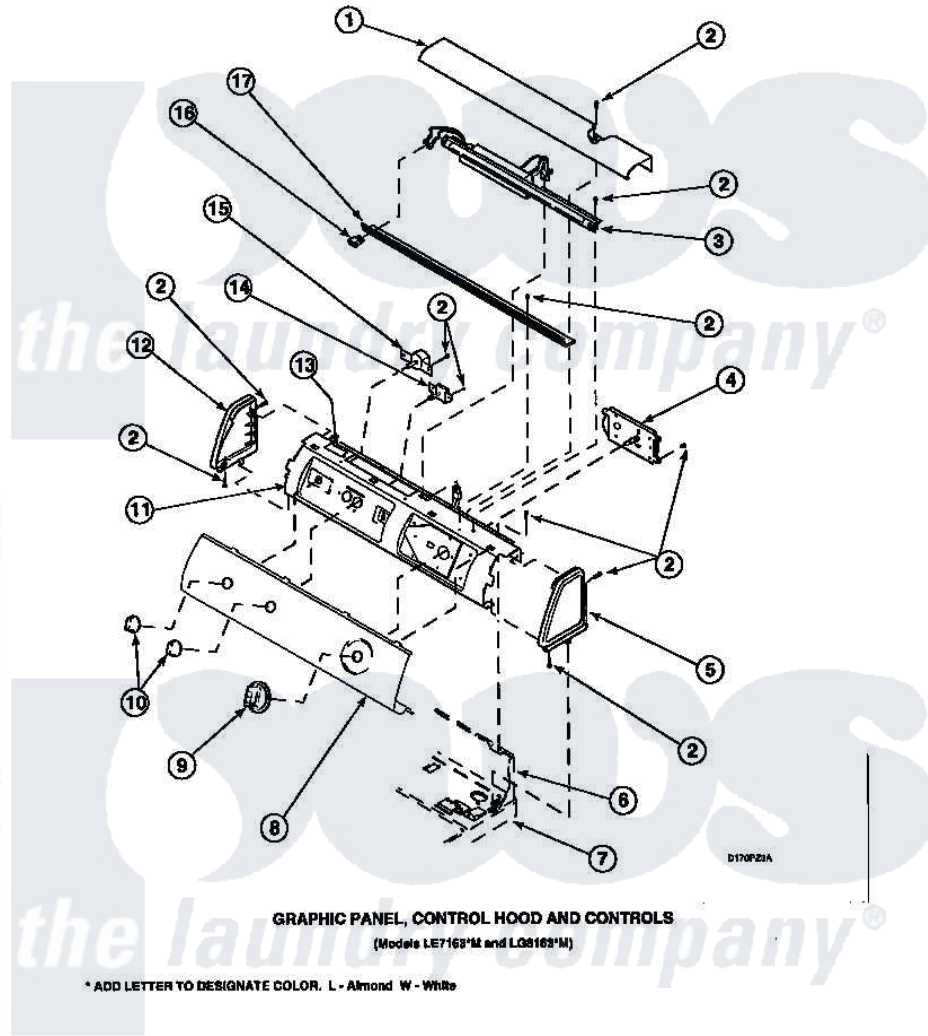

Amana LG8121LM (BOM: PLG8121LM) 08 - GRAPHIC PANEL, CONTROL HOOD AND CONTROLS

RP3200001 (502957) Revision 3 12

Amana Residential Amana LG8121LM (BOM: PLG8121LM) Dryer Parts Parts Diagram 08 - GRAPHIC PANEL, CONTROL HOOD AND CONTROLS
 Click on the part number to view part

Item	Original Part Number	Replaced By	Status	Part Description
1	500303		Not Available	COVER, TOP
2	501086	90767		Screw, 8A X 3/8 HeX Washer Head Tapping
4	502967	502967P		Timer 5 Cycle Package
5	34817		Not Available	END CAP(RIGHT)
6	500343		Not Available	PANEL,BACK(HOME HOOD)
7	500085P		Not Available	(ADD LETTER L-L, W-W TO PART N
9	502220		Not Available	KNOB, TIMER
10	36701		Not Available	KNOB, TEMP
11	500300		Not Available	BRACKET,CONTROL SUPPORT-MECH
12	34818		Not Available	END CAP(LEFT)
13	24903		Not Available	STICKER,DISCONNECT POW
14	500823			Signal, Rotary