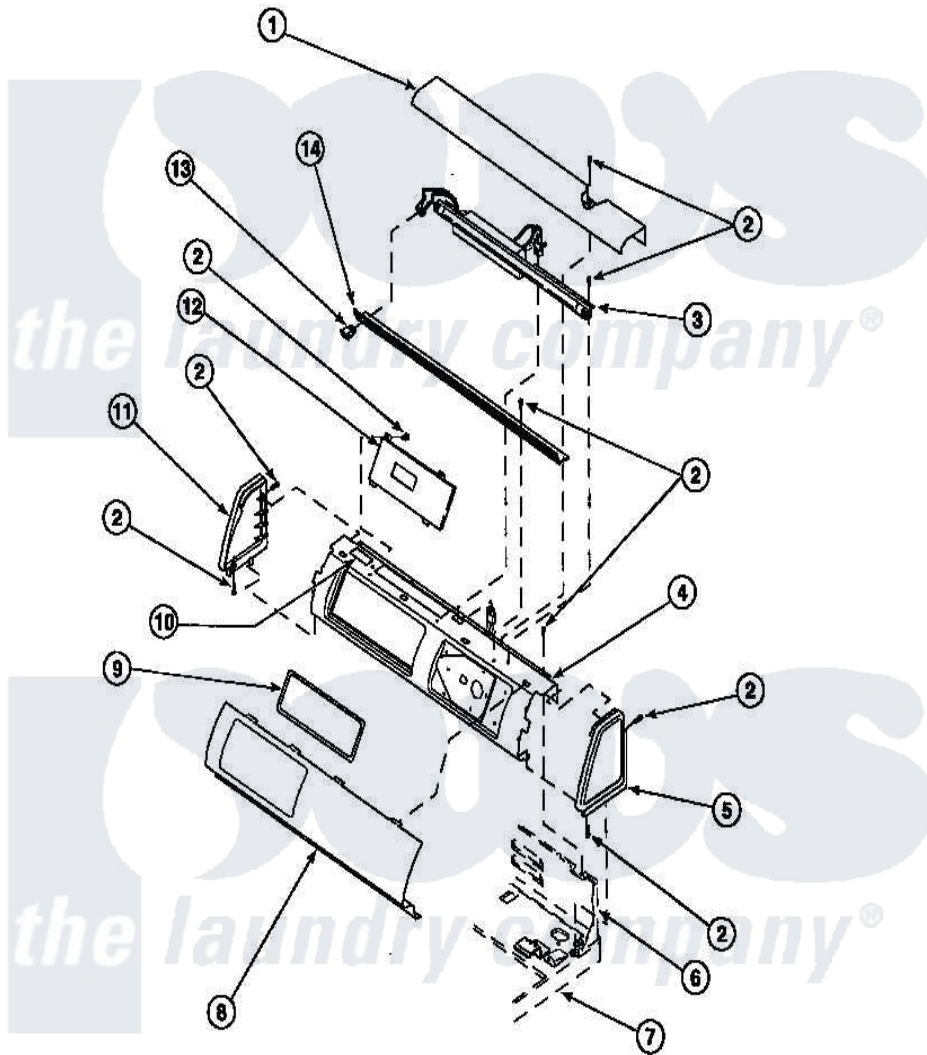

Amana LG8121LM (BOM: PLG8121LM) 09 - GRAPHIC PANEL, CONTROL HOOD AND CONTROLS

Amana Residential Amana LG8121LM (BOM: PLG8121LM) Dryer Parts Parts Diagram 09 - GRAPHIC PANEL, CONTROL HOOD AND CONTROLS
 Click on the part number to view part

Item	Original Part Number	Replaced By	Status	Part Description
1	500303		Not Available	COVER, TOP
2	501086	90767		Screw, 8A X 3/8 HeX Washer Head Tapping
5	34817		Not Available	END CAP(RIGHT)
6	500343		Not Available	PANEL,BACK(HOME HOOD)
7	500085P		Not Available	(ADD LETTER L-L, W-W TO PART N
10	24903		Not Available	STICKER,DISCONNECT POW
11	34818		Not Available	END CAP(LEFT)