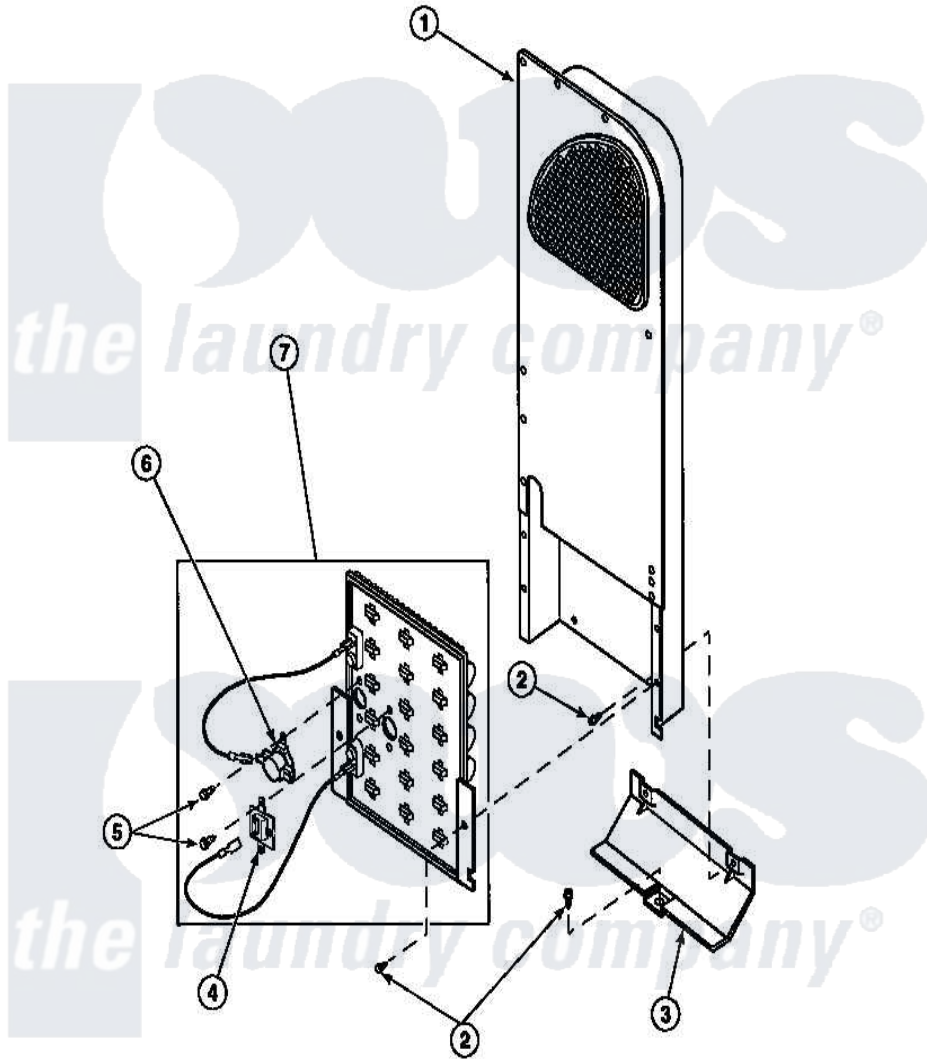

**Amana LG8121LM (BOM: PLG8121LM) 10 - HEATER BOX ASSY  
ORIGINALLY ON ELEC DRYER**

Amana [Residential Amana LG8121LM \(BOM: PLG8121LM\) Dryer Parts](#) Parts Diagram 10 - HEATER BOX ASSY  
ORIGINALLY ON ELEC DRYER  
[Click on the part number to view part](#)

Item	Original Part Number	Replaced By	Status	Part Description
1	500179P	<a href="#">503605</a>		Assembly, Heater Duct
2	501668	<a href="#">503688</a>		Screw, 10B-16 X .34 I
3	60952		Not Available	SHIELD,HEAT DUCT
5	23222	<a href="#">3177991</a>		Screw