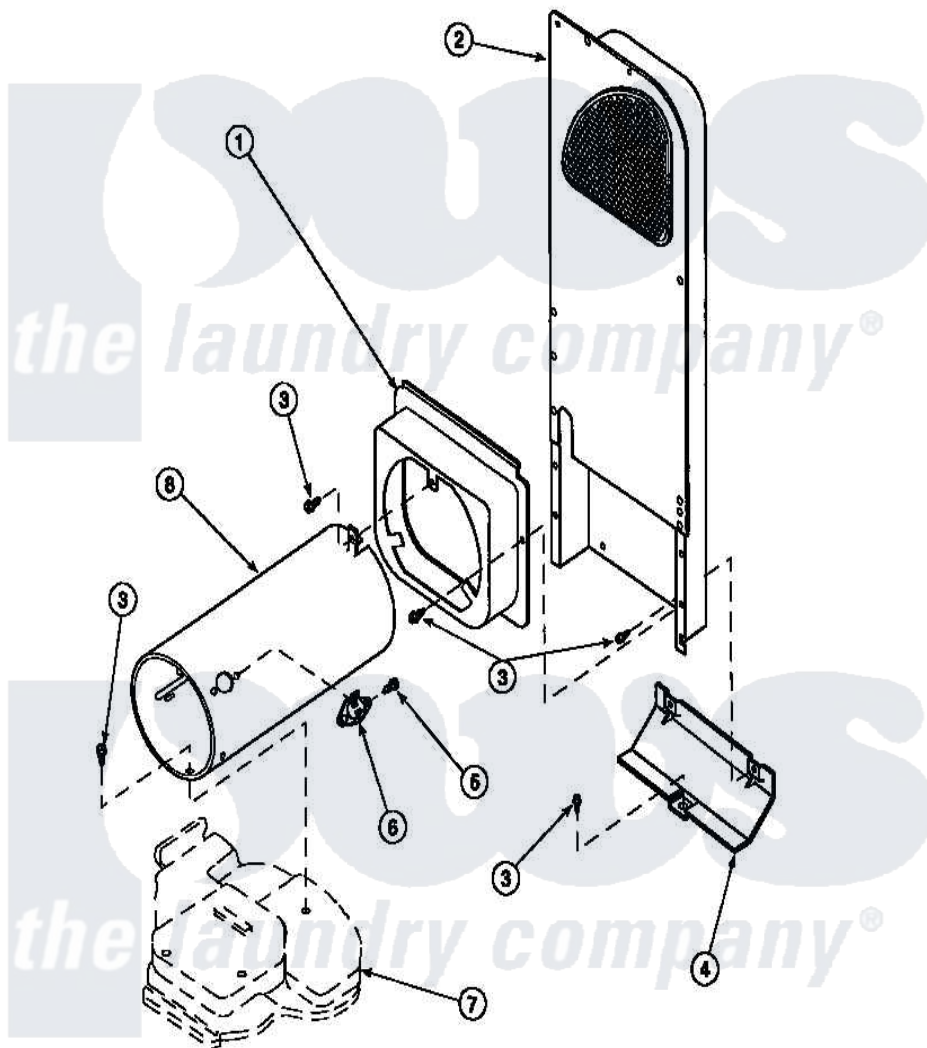

**Amana LG8121LM (BOM: PLG8121LM) 11 - HEATER BOX ASSY
ORIGINALLY ON GAS DRYER**

Amana Residential Amana LG8121LM (BOM: PLG8121LM) Dryer Parts Parts Diagram 11 - HEATER BOX ASSY
ORIGINALLY ON GAS DRYER
Click on the part number to view part

Item	Original Part Number	Replaced By	Status	Part Description
1	500122	510101		Shroud Heat Duct
2	500179P	503605		Assembly, Heater Duct
3	501668	503688		Screw, 10B-16 X .34 I
4	60952		Not Available	SHIELD,HEAT DUCT
5	51782		Not Available	SCREW, 6B-20X5/16
6	Y61886			Thermostat, Limit-Blk
7	500070			Base, Dryer
8	61974		Not Available	BURNER HOUSING