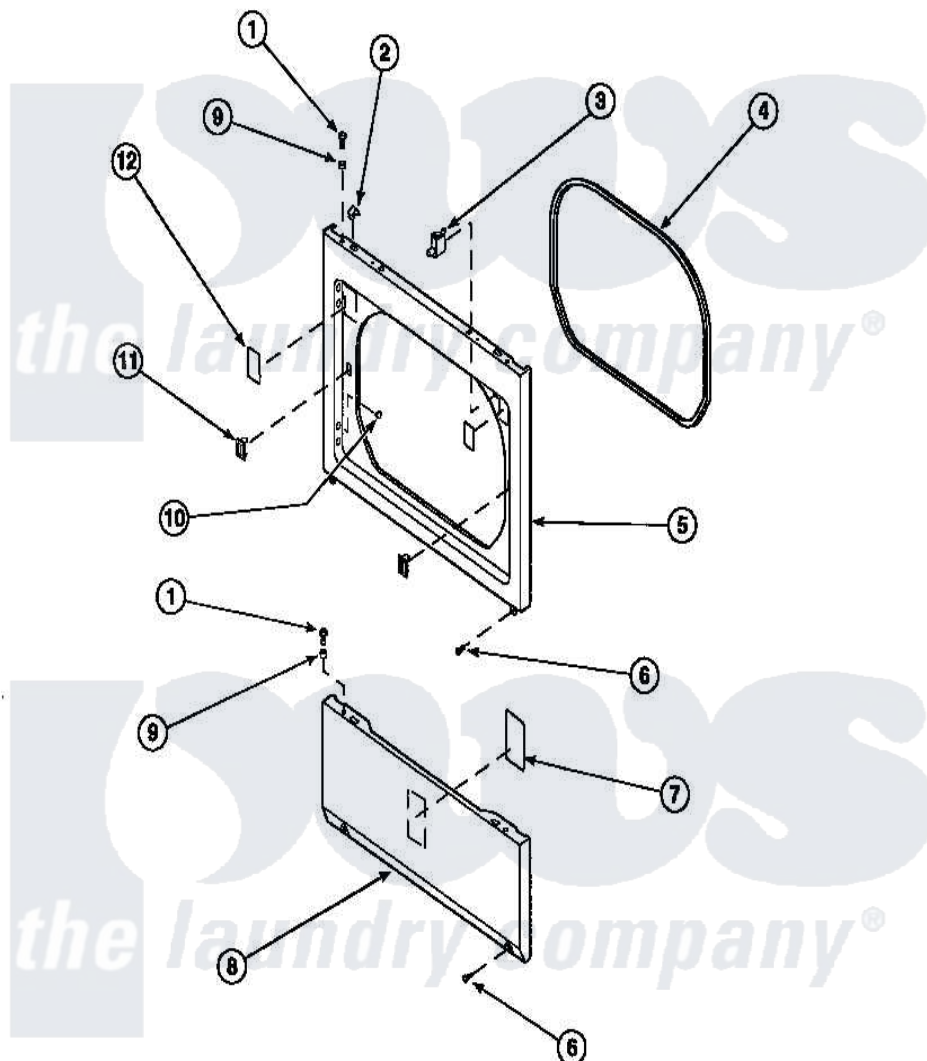

**Amana LG8121LM (BOM: PLG8121LM) 14 - LOWER ACCESS PANEL, FRONT PANEL AND SEAL**

Amana Residential Amana LG8121LM (BOM: PLG8121LM) Dryer Parts Parts Diagram 14 - LOWER ACCESS PANEL, FRONT PANEL AND SEAL

[Click on the part number to view part](#)

Item	Original Part Number	Replaced By	Status	Part Description
1	32671	<a href="#">Y014874</a>		Screw, Idler Arm And Sleeve
2	56080	<a href="#">22001650</a>		Fastener, Spring
3	Y62872	<a href="#">W10169313</a>		Switch-Dor
4	<a href="#">500034</a>			Seal, Front Panel
6	33562	<a href="#">27001200</a>		Screw
7	500670		Not Available	STICKER NG OR MIXED GA
9	56079	<a href="#">505187</a>		Locator, Panel
10	500227	<a href="#">505295</a>		Screw, No.8ab-16 x 3/4 PH
11	54660	<a href="#">LA-1003</a>		Door Catch Kit
12	500281		Not Available	STICKER