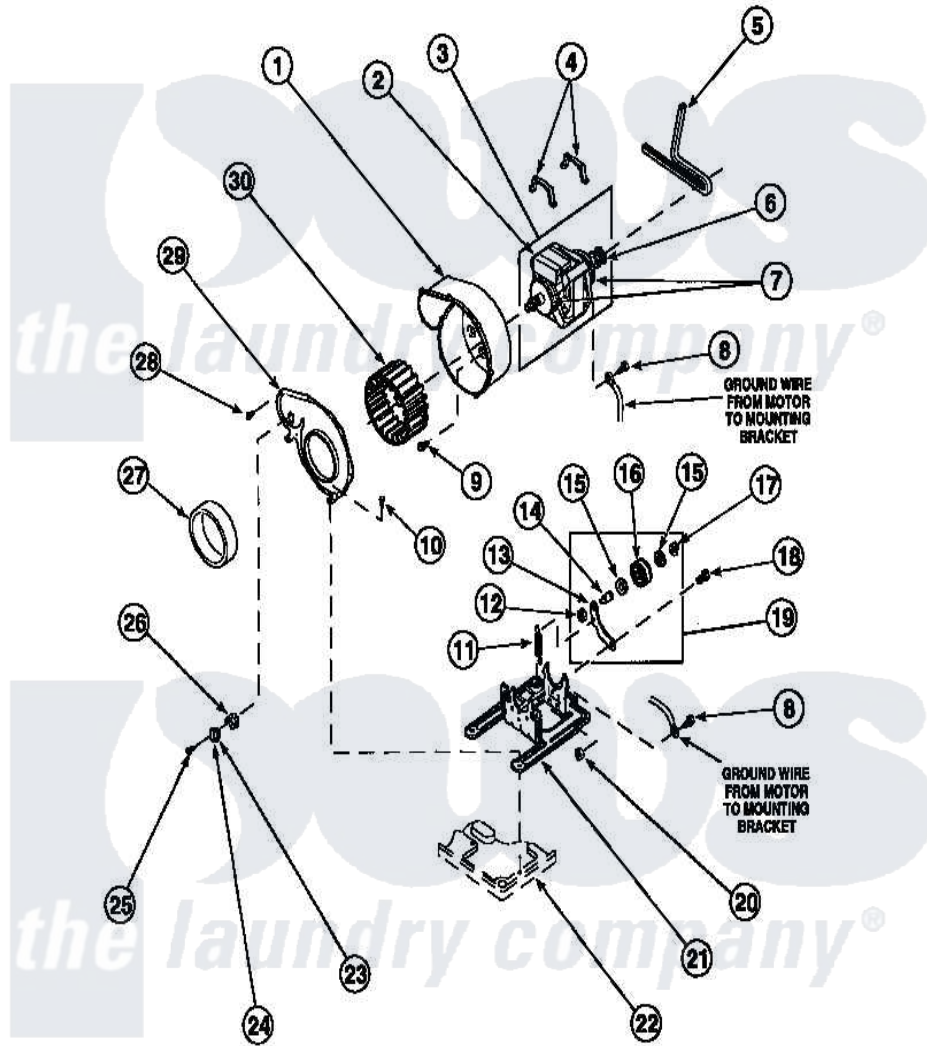

Amana LG8121LM (BOM: PLG8121LM) 15 - MOTOR, EXHAUST FAN AND BELT

Amana Residential Amana LG8121LM (BOM: PLG8121LM) Dryer Parts Parts Diagram 15 - MOTOR, EXHAUST FAN AND BELT

Click on the part number to view part

Item	Original Part Number	Replaced By	Status	Part Description
1	56020			Housing, Blower
2	501218		Not Available	MOTOR SWITCH (DOES NOT INCLUDE THERMAL PROT
3	501211	2200376		Motor
4	Y58047	660658		Clamp, Motor Mounting 343481 685441
5	59174	40111201		Belt, Cylinder
6	500011			Pulley, Motor
7	590P3			Motor Hub Ring Kit
8	20530			Screw, 10-24 x 3/8 Hex
9	Y31645	27001200		Screw
10	33562	27001200		Screw
11	56076			Spring, Idler
12	56156	358160		Nut
13	500910	37001144		Assembly- Idler

14	56461		Shaft
15	52549		Washer, 501 ID X3/4 Odx
16	Y54414		Assembly, Wheel And Bearing
17	23748		Ring, Retaining
18	500824		Screw, 1/4-20 Unc Hex
19	500269	37001287	Assembly, Idler Lever/Shaft/Pulley
20	52566	27001225	Nut, Jam Mid Lock 1/4-20
21	500822	503613	Mount, Motor
22	500070		Base, Dryer
24	503551		Thermostat, Cycling
"	Y61372		Thermostat
25	23222	3177991	Screw
"	Y33561	489464	Screw
26	61401	61623	Thermostat, Heater-BR
27	500313		Seal, Blower Housing
28	31260		Screw, No.8 X 3/8 Ind H
29	500078	511969P	Kit Blower Housing And Cover
30	56000	510139P	Assembly Blower Fan Package