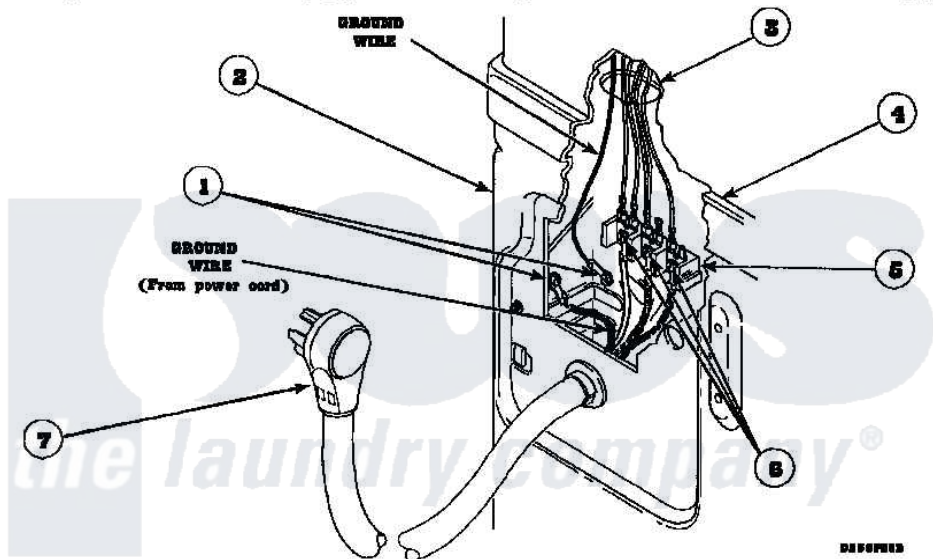

Amana LG8121LM (BOM: PLG8121LM) 17 - POWER CORDS

Amana Residential Amana LG8121LM (BOM: PLG8121LM) Dryer Parts Parts Diagram 17 - POWER CORDS
 Click on the part number to view part

Item	Original Part Number	Replaced By	Status	Part Description
1	20530			Screw, 10-24 x 3/8 Hex
2	500001P		Not Available	(ADD LETTER BEFORE "P" IN PART
3	500343		Not Available	PANEL, BACK(HOME HOOD)
4	500085P		Not Available	(ADD LETTER L-L, W-W TO PART N
6	Y61199	3400094		Screw, 10-32 X 3/8