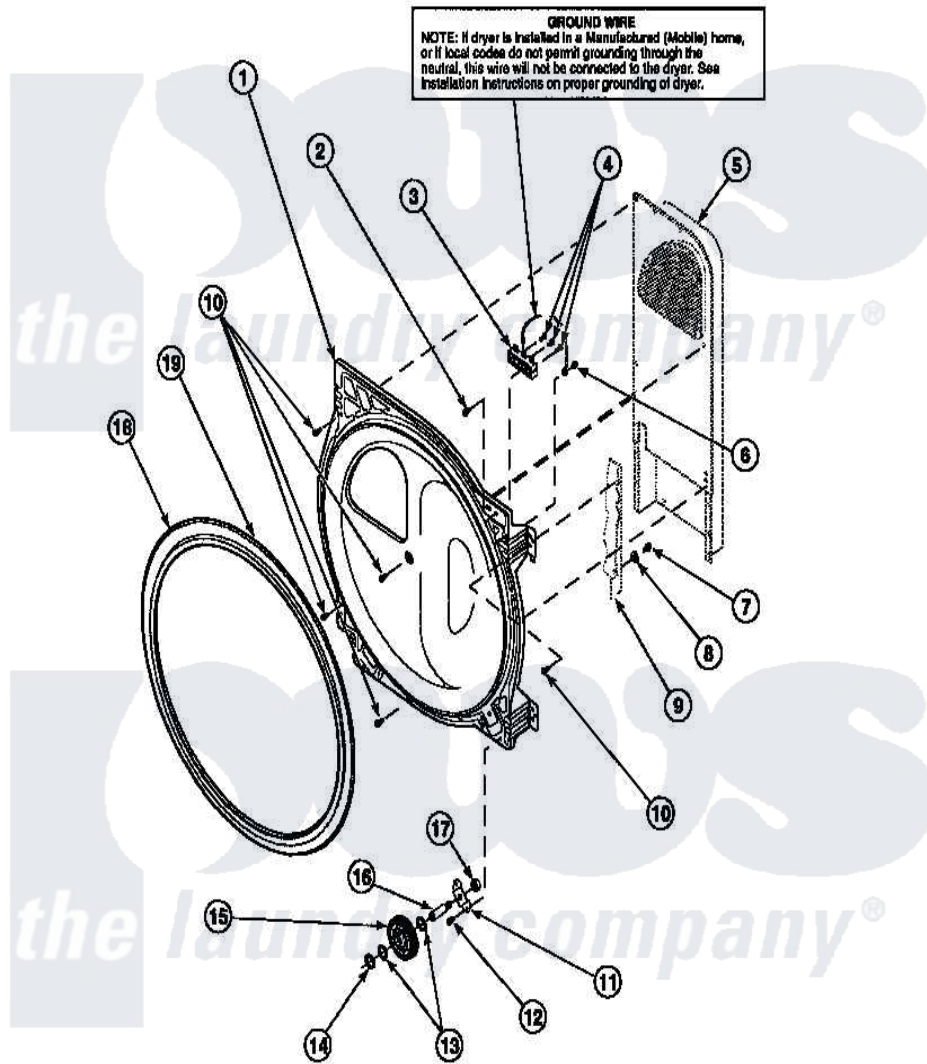

**Amana LG8121LM (BOM: PLG8121LM) 19 - REAR
BLKHD/SEAL/CYLINDER ROLLER/TERM BLK**

Amana Residential Amana LG8121LM (BOM: PLG8121LM) Dryer Parts Parts Diagram 19 - REAR
BLKHD/SEAL/CYLINDER ROLLER/TERM BLK
Click on the part number to view part

Item	Original Part Number	Replaced By	Status	Part Description
1	502614W	502614WP		Bulkhead, Rear
"	Y501154		Not Available	ASSY, BULKHEAD
4	Y61199	3400094		Screw, 10-32 X 3/8
5	500179P	503605		Assembly, Heater Duct
6	20530			Screw, 10-24 x 3/8 Hex
7	20530			Screw, 10-24 x 3/8 Hex
8	51474		Not Available	WASHER, 13/64IDX1/2ODX.
9	500001P		Not Available	(ADD LETTER BEFORE "P" IN PART
10	501668	503688		Screw, 10B-16 X .34 I
11	500062	40113601		Assembly, Roller Brkt
12	501668	503688		Screw, 10B-16 X .34 I
13	52549			Washer, 501 ID X3/4 Odx
14	23748			Ring, Retaining
15	500214P	37001042		Assembly, Cylinder Roller

16

[56461](#)

Shaft

17

56156

[358160](#)

Nut

18

501801

[37001132](#)

Seal, Cylinder

19

22506P

[511637P](#)

Adh Dow 737 Clr 3 Oz Tube