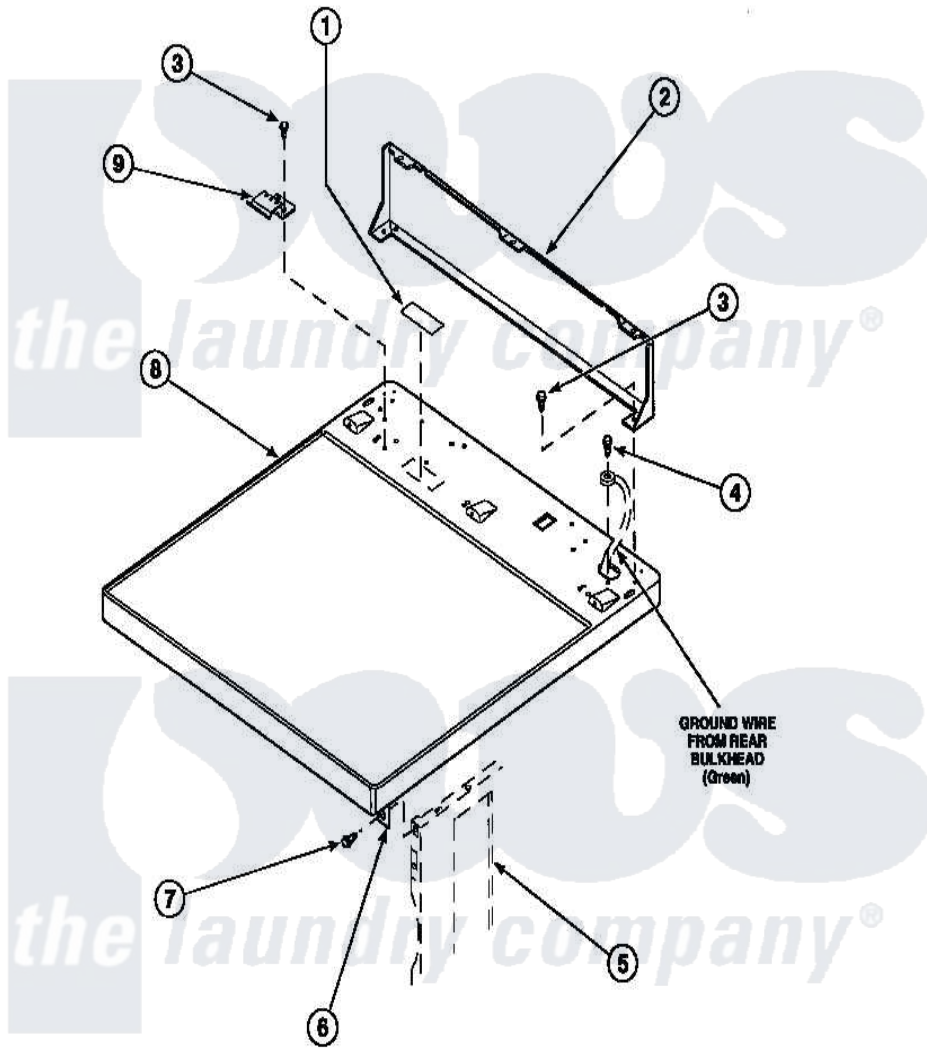

Amana LG8121WM (BOM: PLG8121WM) 01 - CABINET TOP AND CONTROL HOOD REAR PANEL

Amana Residential Amana LG8121WM (BOM: PLG8121WM) Dryer Parts Parts Diagram 01 - CABINET TOP AND CONTROL HOOD REAR PANEL
 Click on the part number to view part

Item	Original Part Number	Replaced By	Status	Part Description
1	24903		Not Available	STICKER,DISCONNECT POW
2	500343		Not Available	PANEL,BACK(HOME HOOD)
3	501086	90767		Screw, 8A X 3/8 HeX Washer Head Tapping
4	20530			Screw, 10-24 x 3/8 Hex
5	500001P		Not Available	(ADD LETTER BEFORE "P" IN PART
6	500084	40130801		Bracket, Top Mount
7	33562	27001200		Screw
8	500085P		Not Available	(ADD LETTER L-L, W-W TO PART N
9	501241	Y503876		Clip, Hold Down