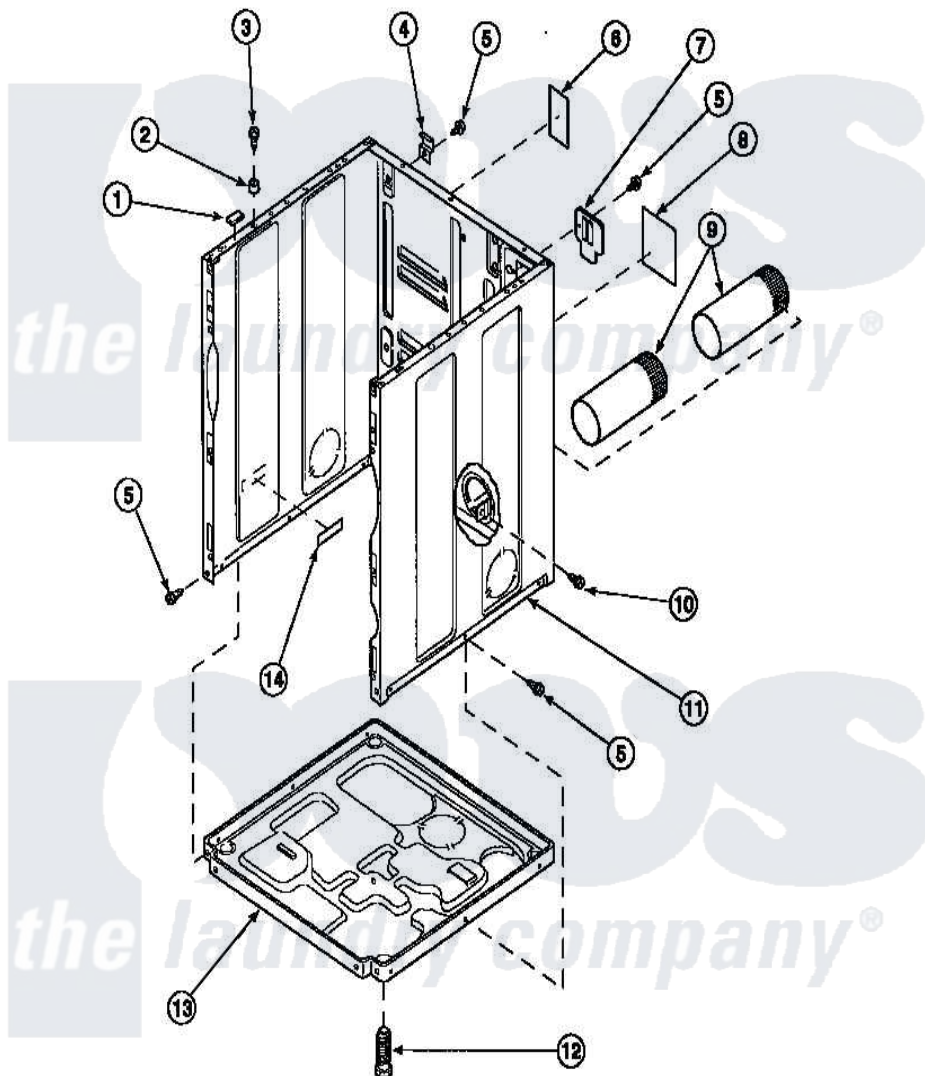

Amana LG8121WM (BOM: PLG8121WM) 02 - CABINET, EXHAUST DUCT AND BASE

Amana Residential Amana LG8121WM (BOM: PLG8121WM) Dryer Parts Parts Diagram 02 - CABINET, EXHAUST DUCT AND BASE

[Click on the part number to view part](#)

Item	Original Part Number	Replaced By	Status	Part Description
1	Y56128			Pad, Bumper
2	56079	505187		Locator, Panel
3	32671	Y014874		Screw, Idler Arm And Sleeve
4	500003			Hinge, Top
5	33562	27001200		Screw
6	500670		Not Available	STICKER NG OR MIXED GA
7	500114	510903		Plate Access Panel
8	501289		Not Available	(ELECTRIC MODELS)
9	500064	505518		Duct, Exhaust
10	501668	503688		Screw, 10B-16 X .34 I
11	500001P		Not Available	(ADD LETTER BEFORE "P" IN PART
12	Y500101			Leg, Leveling
13	500070			Base, Dryer
NI	521P3			Kit, Flex Vent-Display