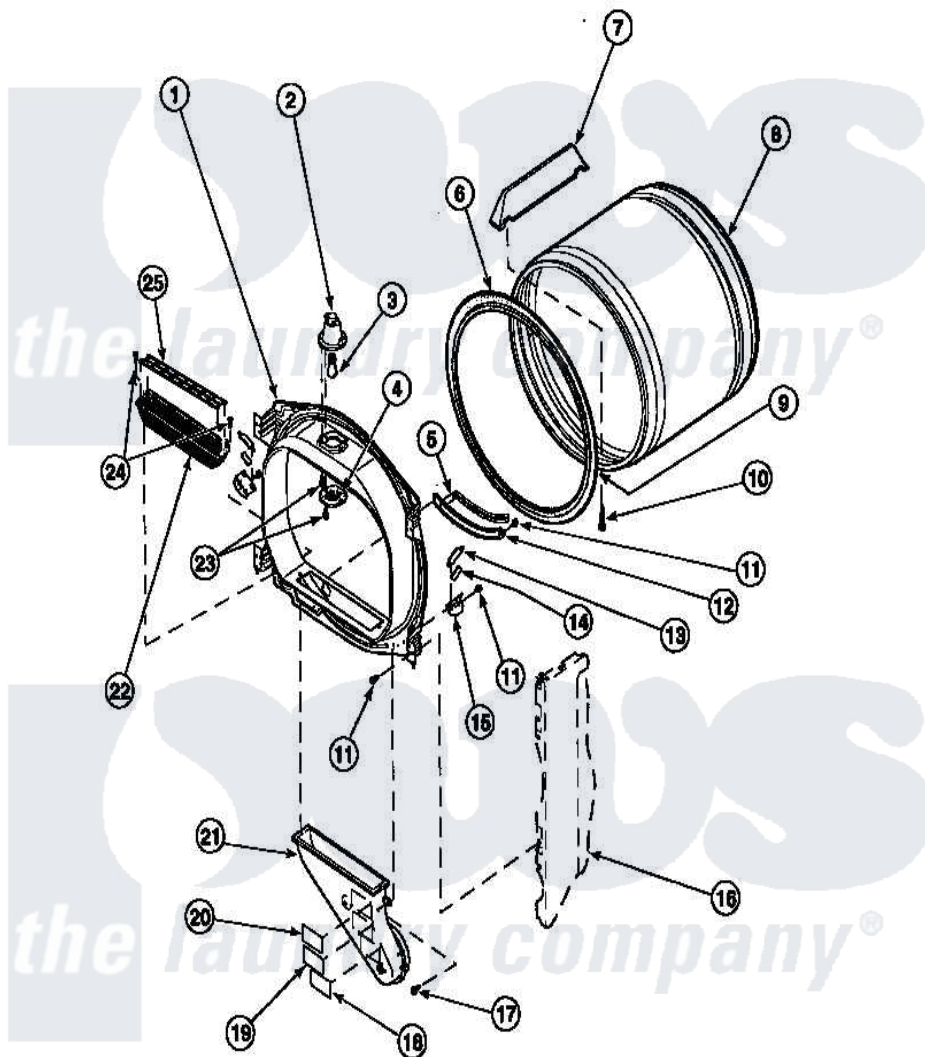

Amana LG8121WM (BOM: PLG8121WM) 03 - FR BLKHD, AIR DUCT, FELT SEAL & CYLINDER

Amana Residential Amana LG8121WM (BOM: PLG8121WM) Dryer Parts Parts Diagram 03 - FR BLKHD, AIR DUCT, FELT SEAL & CYLINDER
 Click on the part number to view part

Item	Original Part Number	Replaced By	Status	Part Description
1	500016W			Assembly, Bulkhead Front Complete
2	500153		Not Available	CYLINDER LIGHT HOUSING
3	Y60954	67001316		Bulb, Light
4	500094		Not Available	LENS,DRUM LIGHT
6	501801	37001132		Seal, Cylinder
7	500022	510102		Baffle- SH
8	500013WP		Not Available	ASSY,CYLINDER-HOME-
9	22506P	511637P		Adh Dow 737 Clr 3 Oz Tube
10	Y62588			Screw, 10BT-12 X 1 Tap
13	Y501676	37001298		Glide- Dry
15	501554	12002090		Bracket
16	500001P		Not Available	(ADD LETTER BEFORE "P" IN PART
17	Y31645	27001200		Screw

18	56259	Not Available	STICKER
19	500049	Not Available	STICKER
21	502231	Not Available	DUCT, HEAT
22	502140P		Filter, Lint Kit
23	500248	M0211530	Screw-SM No.8-18 X 3/8"
24	500226		Screw, 8b-16 x 5/8 Tap
25	502092		Cover, Lint Filter