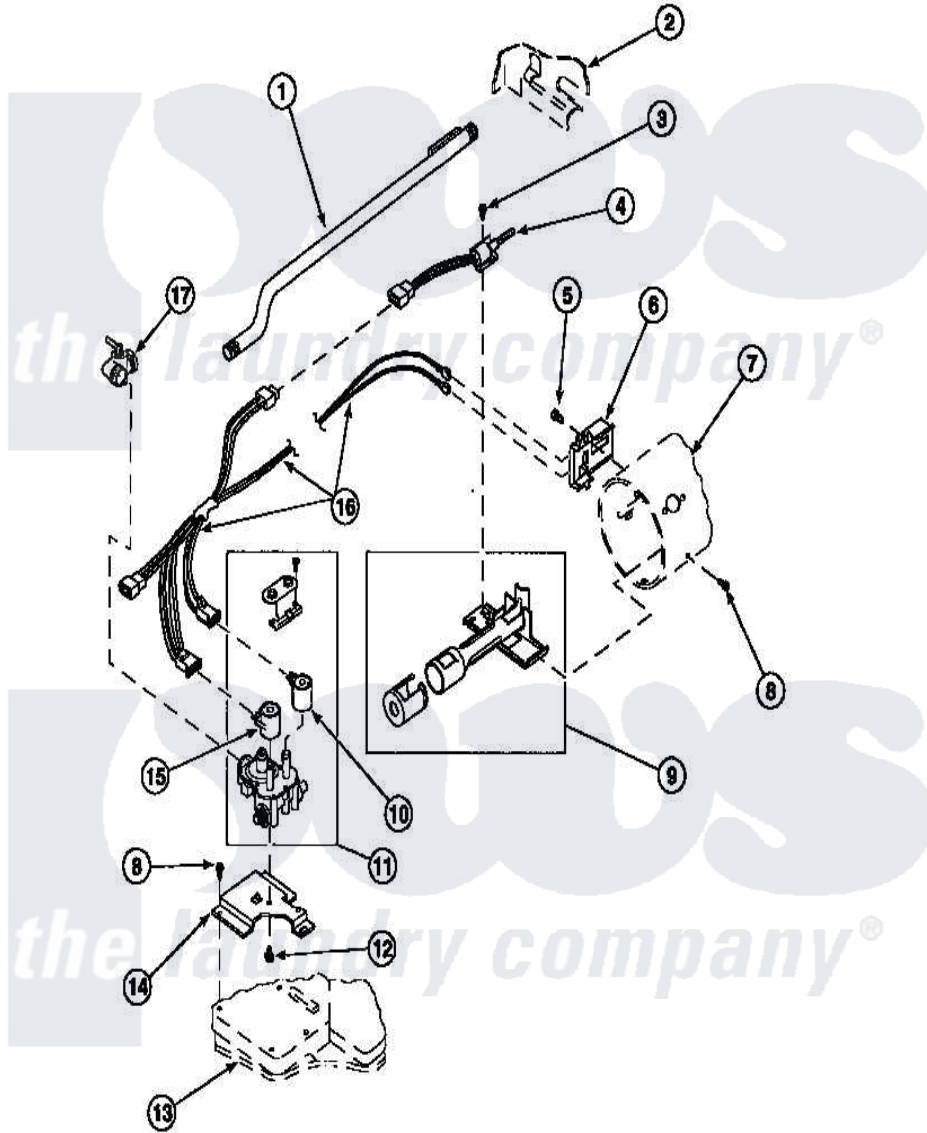

Amana LG8121WM (BOM: PLG8121WM) 04 - GAS VALVE, IGNITER & GAS CONVERSION KITS

Amana Residential Amana LG8121WM (BOM: PLG8121WM) Dryer Parts Parts Diagram 04 - GAS VALVE, IGNITER & GAS CONVERSION KITS
 Click on the part number to view part

Item	Original Part Number	Replaced By	Status	Part Description
1	500647	510204		Pipe
2	500001P		Not Available	(ADD LETTER BEFORE "P" IN PART
3	51782		Not Available	SCREW, 6B-20X5/16
4	60868	37001308		Ignitor
5	23222	3177991		Screw
6	Y56231	338906		Radiant, Sensor
7	61974		Not Available	BURNER HOUSING
8	501668	503688		Screw, 10B-16 X .34 I
9	Y56234	37001304		Burner Ign
10	58804B	694540		Coil, 60 Hz
11	58804			Assembly, Valve-Gas-Single-
12	56124	3370225		Screw
13	500070			Base, Dryer
14	500821			Bracket, Mounting-Gas

15	58804A	306106	Coil, Holding And Booster--W
16	60641	37001007	Harness, Wire
17	Y56229	510205	Valve-Elbo
NI	501400	Not Available	ASSY,WIRING HARNESS
"	402P3		Kit, Conversion-NG