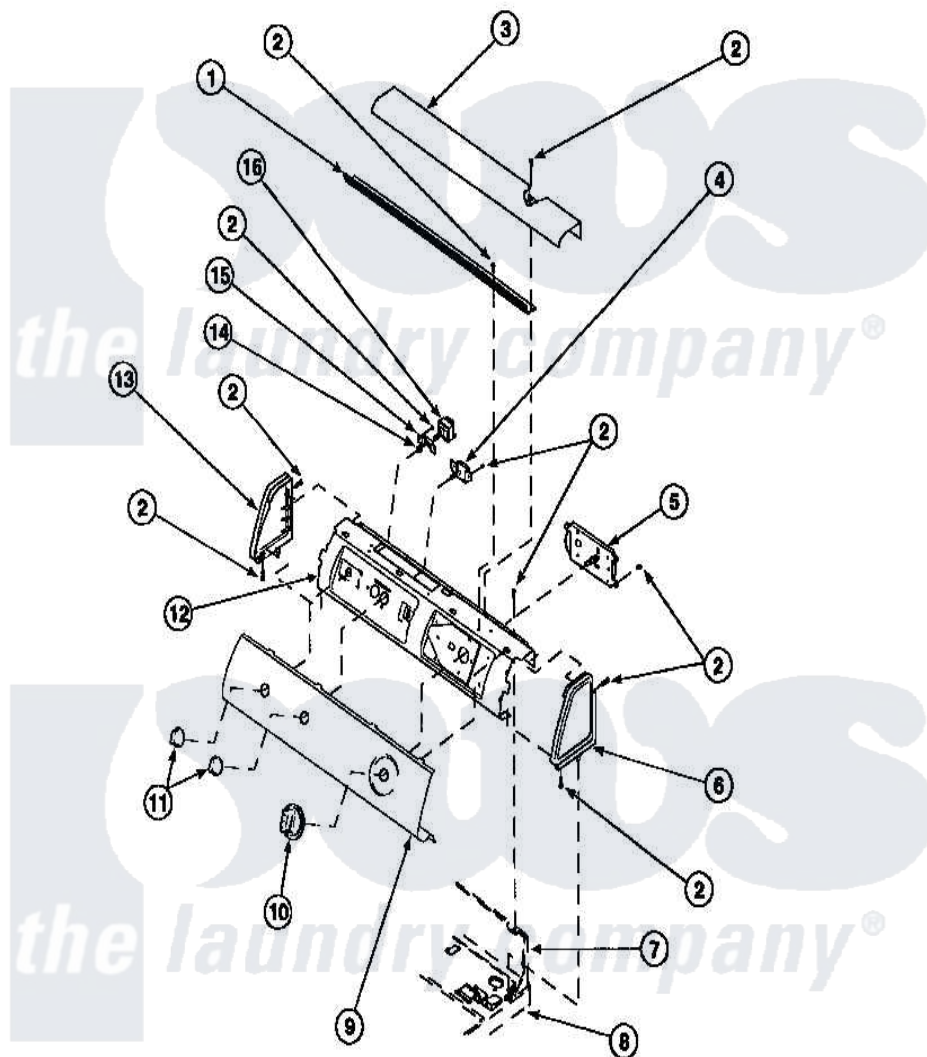

Amana LG8121WM (BOM: PLG8121WM) 05 - GRAPHIC PANEL, CONTROL HOOD AND CONTROLS

Amana [Residential Amana LG8121WM \(BOM: PLG8121WM\) Dryer Parts](#) Parts Diagram 05 - GRAPHIC PANEL, CONTROL HOOD AND CONTROLS
 Click on the part number to view part

Item	Original Part Number	Replaced By	Status	Part Description
1	500305		Not Available	DIFFUSER W/OUT HOLE
2	501086	90767		Screw, 8A X 3/8 HeX Washer Head Tapping
3	500303		Not Available	COVER, TOP
4	500823			Signal, Rotary
5	502967	502967P		Timer 5 Cycle Package
6	34817		Not Available	END CAP(RIGHT)
7	500343		Not Available	PANEL,BACK(HOME HOOD)
8	500085P		Not Available	(ADD LETTER L-L, W-W TO PART N
9	502630		Not Available	GRAPHIC PANEL
"	502206		Not Available	GRAPHIC PANEL
10	502220		Not Available	KNOB, TIMER
11	36701		Not Available	KNOB, TEMP
12	500300		Not Available	BRACKET,CONTROL SUPPORT-MECH