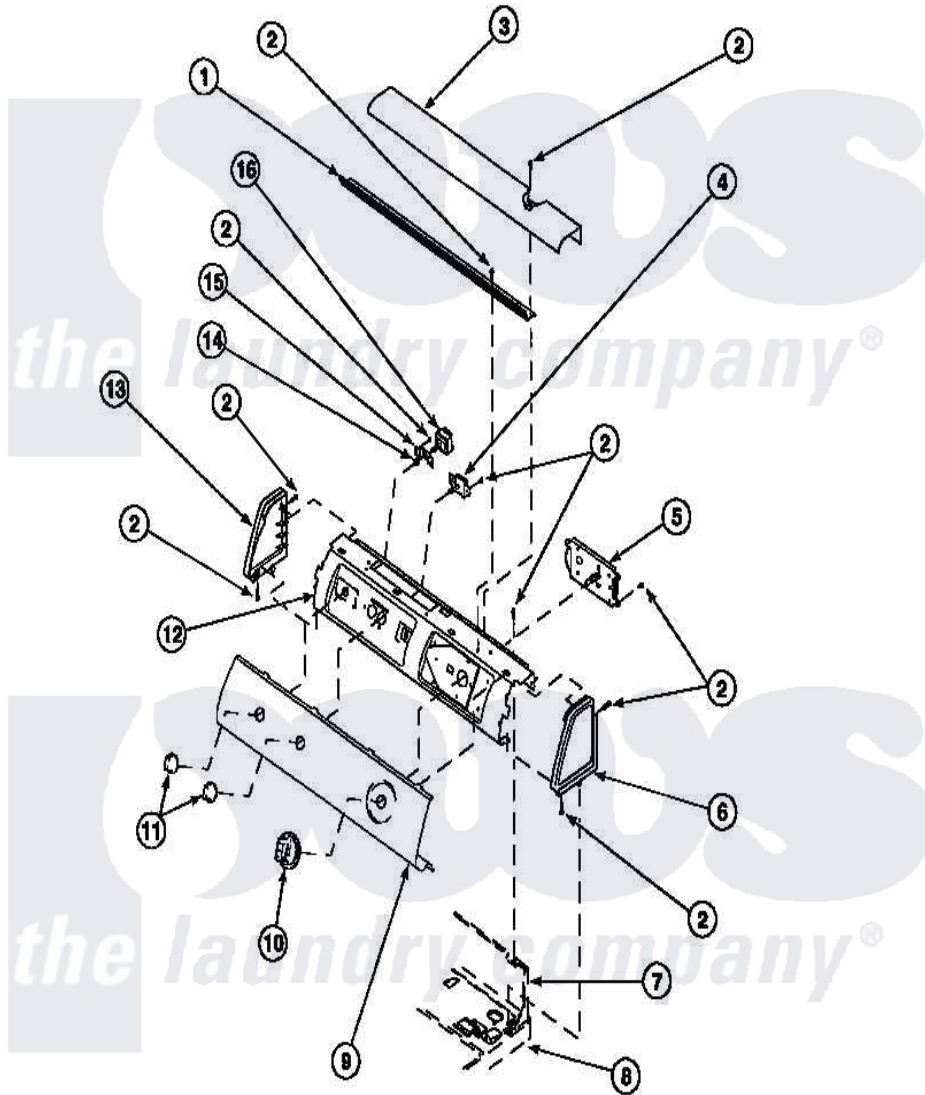

**Amana LG8121WM (BOM: PLG8121WM) 06 - GRAPHIC PANEL,
CONTROL HOOD AND CONTROLS**

Amana [Residential Amana LG8121WM \(BOM: PLG8121WM\) Dryer Parts](#) Parts Diagram 06 - GRAPHIC PANEL,
CONTROL HOOD AND CONTROLS
Click on the part number to view part

Item	Original Part Number	Replaced By	Status	Part Description
1	500305		Not Available	DIFFUSER W/OUT HOLE
2	501086	90767		Screw, 8A X 3/8 HeX Washer Head Tapping
3	500303		Not Available	COVER, TOP
4	500823			Signal, Rotary
5	502967	502967P		Timer 5 Cycle Package
"	501881		Not Available	TIMER
6	34817		Not Available	END CAP(RIGHT)
7	500343		Not Available	PANEL,BACK(HOME HOOD)
8	500085P		Not Available	(ADD LETTER L-L, W-W TO PART N
10	502220		Not Available	KNOB, TIMER
11	36701		Not Available	KNOB, TEMP
12	500300		Not Available	BRACKET,CONTROL SUPPORT-MECH
13	34818		Not Available	END CAP(LEFT)