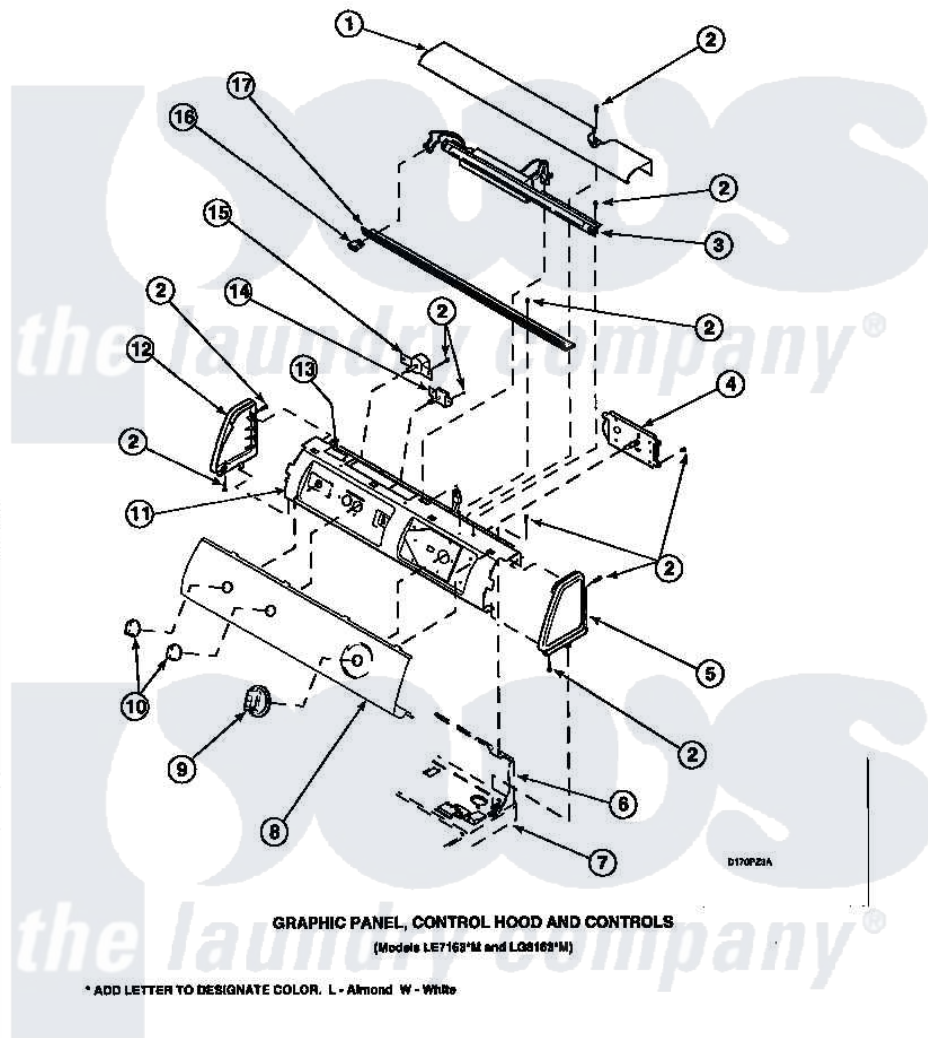

Amana LG8121WM (BOM: PLG8121WM) 08 - GRAPHIC PANEL, CONTROL HOOD AND CONTROLS

RP3200001 (502957) Revision 3 12

Amana Residential Amana LG8121WM (BOM: PLG8121WM) Dryer Parts Parts Diagram 08 - GRAPHIC PANEL, CONTROL HOOD AND CONTROLS
Click on the part number to view part

Item	Original Part Number	Replaced By	Status	Part Description
1	500303		Not Available	COVER, TOP
2	501086	90767		Screw, 8A X 3/8 HeX Washer Head Tapping
4	502967	502967P		Timer 5 Cycle Package
5	34817		Not Available	END CAP(RIGHT)
6	500343		Not Available	PANEL,BACK(HOME HOOD)
7	500085P		Not Available	(ADD LETTER L-L, W-W TO PART N
9	502220		Not Available	KNOB, TIMER
10	36701		Not Available	KNOB, TEMP
11	500300		Not Available	BRACKET,CONTROL SUPPORT-MECH
12	34818		Not Available	END CAP(LEFT)
13	24903		Not Available	STICKER,DISCONNECT POW
14	500823			Signal, Rotary