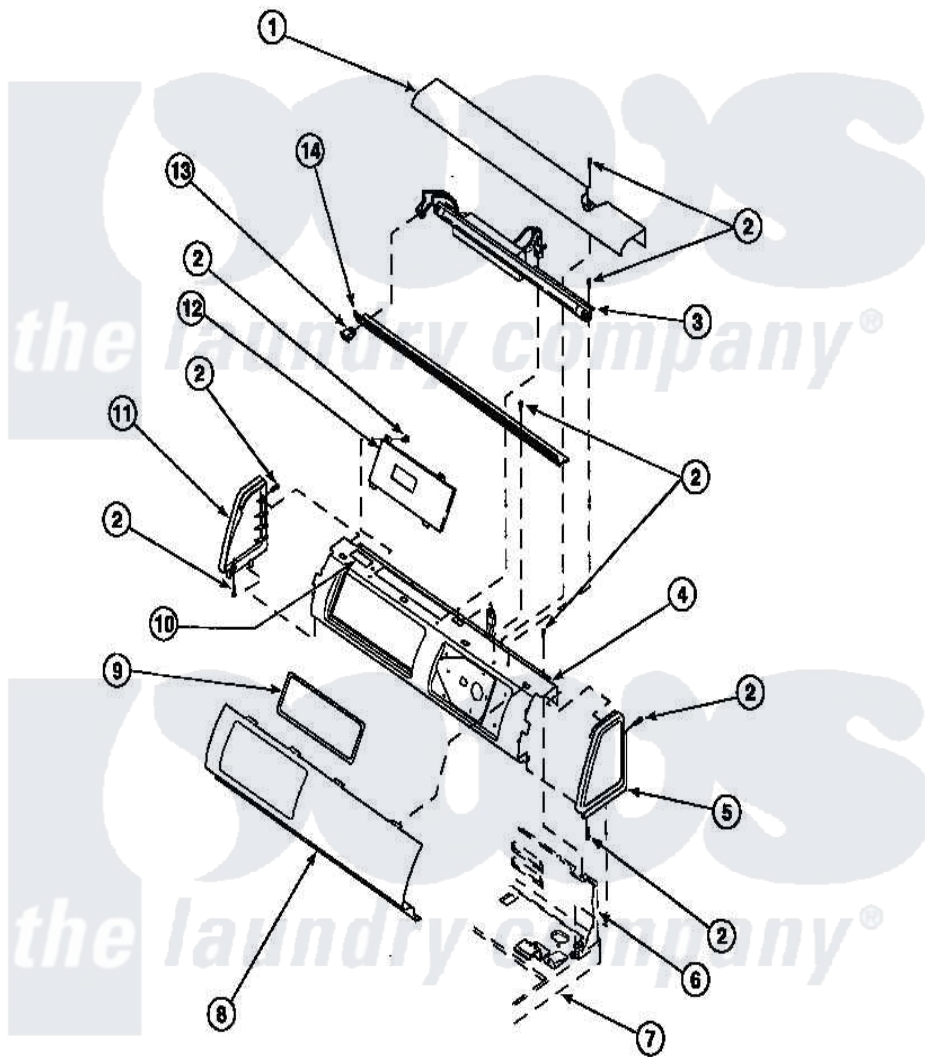

**Amana LG8121WM (BOM: PLG8121WM) 09 - GRAPHIC PANEL,  
CONTROL HOOD AND CONTROLS**

Amana [Residential Amana LG8121WM \(BOM: PLG8121WM\) Dryer Parts](#) Parts Diagram 09 - GRAPHIC PANEL,  
CONTROL HOOD AND CONTROLS  
Click on the part number to view part

Item	Original Part Number	Replaced By	Status	Part Description
1	500303		Not Available	COVER, TOP
2	501086	<a href="#">90767</a>		Screw, 8A X 3/8 HeX Washer Head Tapping
5	34817		Not Available	END CAP(RIGHT)
6	500343		Not Available	PANEL,BACK(HOME HOOD)
7	500085P		Not Available	(ADD LETTER L-L, W-W TO PART N
10	24903		Not Available	STICKER,DISCONNECT POW
11	34818		Not Available	END CAP(LEFT)