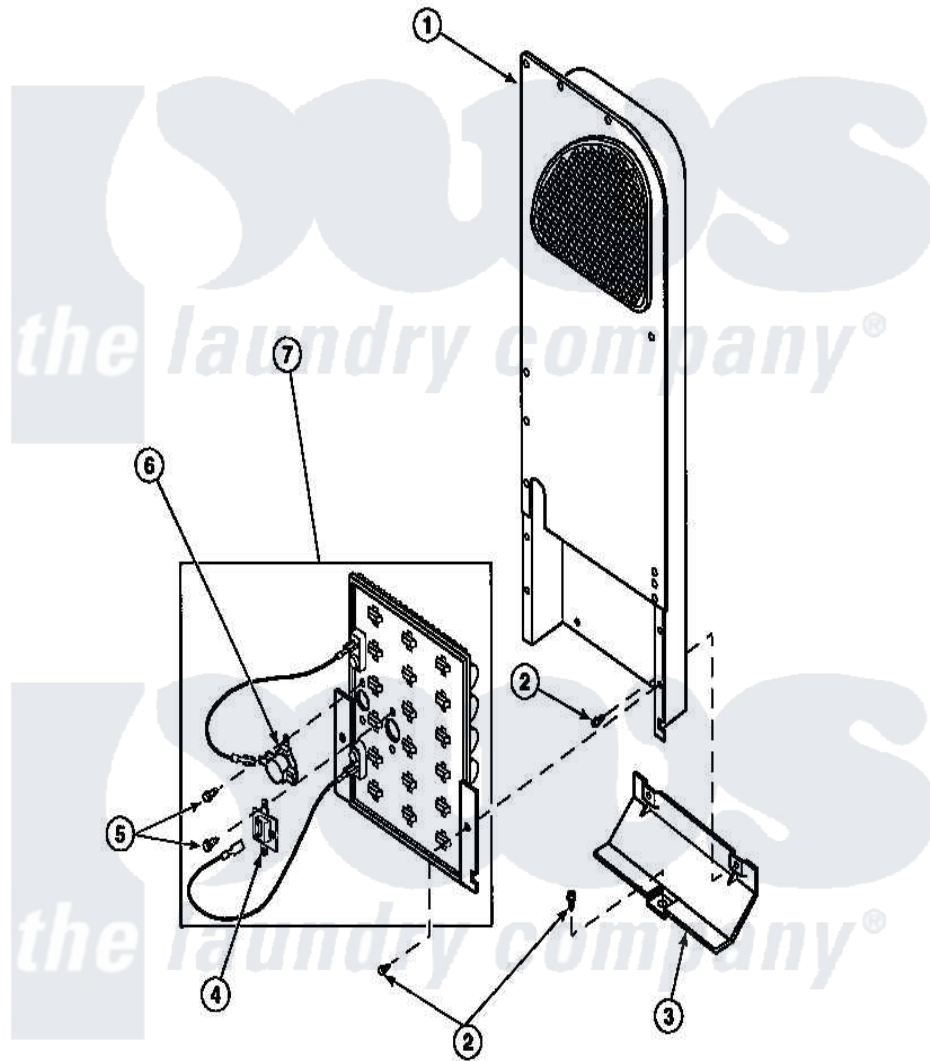

**Amana LG8121WM (BOM: PLG8121WM) 10 - HEATER BOX ASSY
ORIGINALLY ON ELEC DRYER**

Amana [Residential Amana LG8121WM \(BOM: PLG8121WM\) Dryer Parts](#) Parts Diagram 10 - HEATER BOX
ASSY ORIGINALLY ON ELEC DRYER
[Click on the part number to view part](#)

Item	Original Part Number	Replaced By	Status	Part Description
1	500179P	503605		Assembly, Heater Duct
2	501668	503688		Screw, 10B-16 X .34 I
3	60952		Not Available	SHIELD,HEAT DUCT
5	23222	3177991		Screw