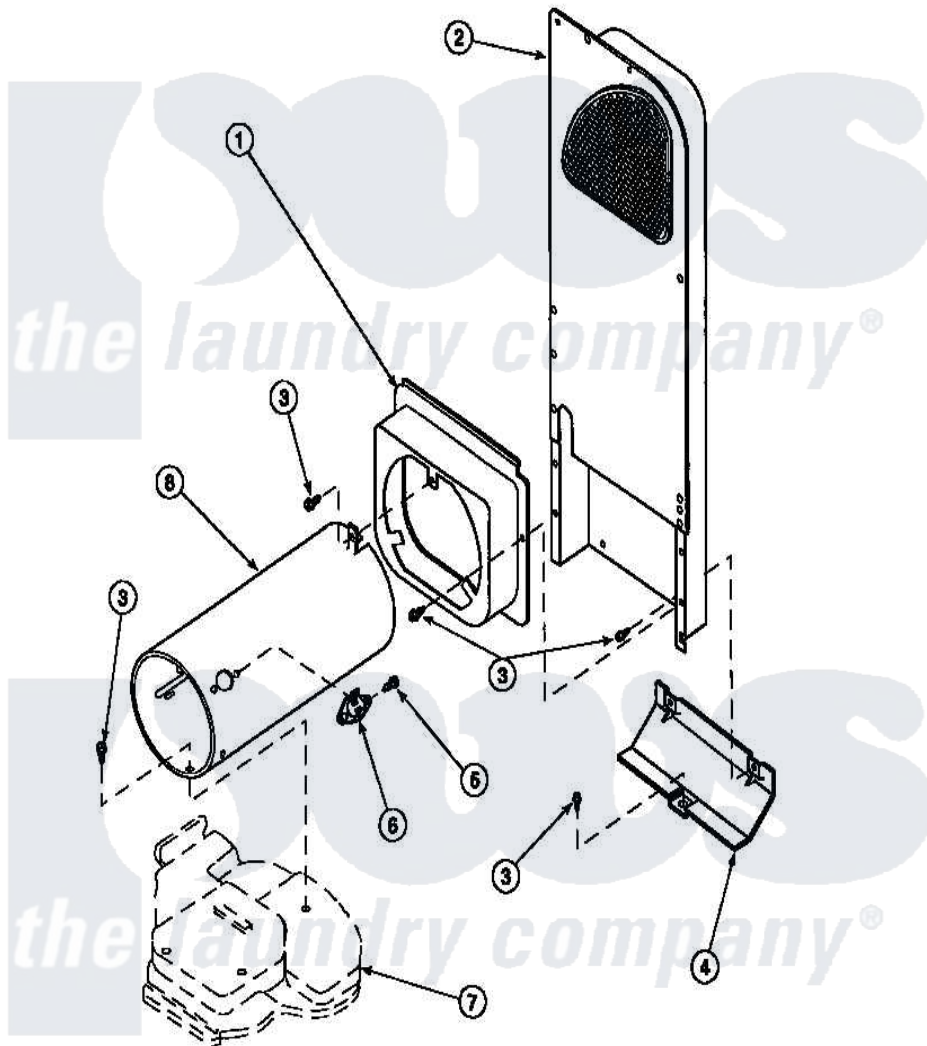

**Amana LG8121WM (BOM: PLG8121WM) 11 - HEATER BOX ASSY
ORIGINALLY ON GAS DRYER**

Amana [Residential Amana LG8121WM \(BOM: PLG8121WM\) Dryer Parts](#) Parts Diagram 11 - HEATER BOX
ASSY ORIGINALLY ON GAS DRYER
[Click on the part number to view part](#)

| Item | Original Part Number | Replaced By | Status | Part Description |
|------|------------------------|------------------------|---------------|-----------------------|
| 1 | 500122 | 510101 | | Shroud Heat Duct |
| 2 | 500179P | 503605 | | Assembly, Heater Duct |
| 3 | 501668 | 503688 | | Screw, 10B-16 X .34 I |
| 4 | 60952 | | Not Available | SHIELD,HEAT DUCT |
| 5 | 51782 | | Not Available | SCREW, 6B-20X5/16 |
| 6 | Y61886 | | | Thermostat, Limit-Blk |
| 7 | 500070 | | | Base, Dryer |
| 8 | 61974 | | Not Available | BURNER HOUSING |