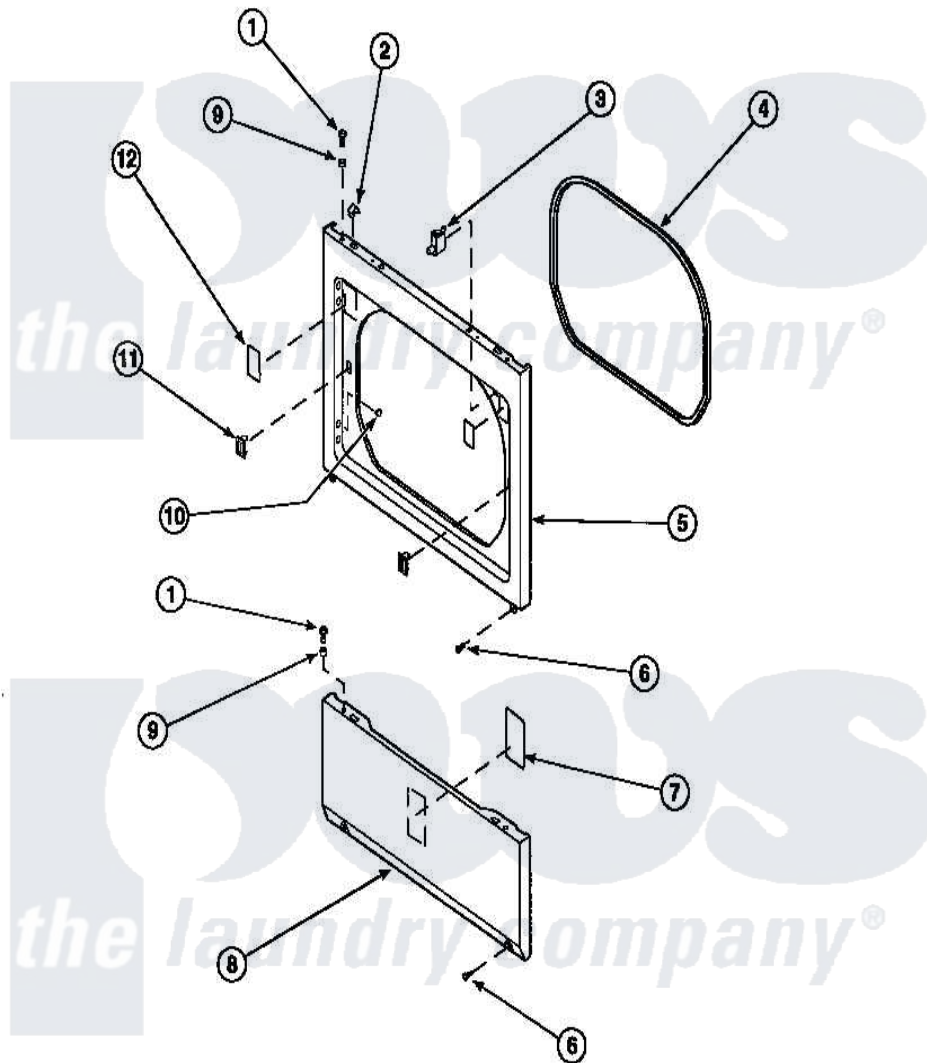

Amana LG8121WM (BOM: PLG8121WM) 14 - LOWER ACCESS PANEL, FRONT PANEL AND SEAL

Amana [Residential Amana LG8121WM \(BOM: PLG8121WM\) Dryer Parts](#) Parts Diagram 14 - LOWER ACCESS PANEL, FRONT PANEL AND SEAL
 Click on the part number to view part

Item	Original Part Number	Replaced By	Status	Part Description
1	32671	Y014874		Screw, Idler Arm And Sleeve
2	56080	22001650		Fastener, Spring
3	Y62872	W10169313		Switch-Dor
4	500034			Seal, Front Panel
6	33562	27001200		Screw
7	500670		Not Available	STICKER NG OR MIXED GA
9	56079	505187		Locator, Panel
10	500227	505295		Screw, No.8ab-16 x 3/4 PH
11	54660	LA-1003		Door Catch Kit
12	500281		Not Available	STICKER