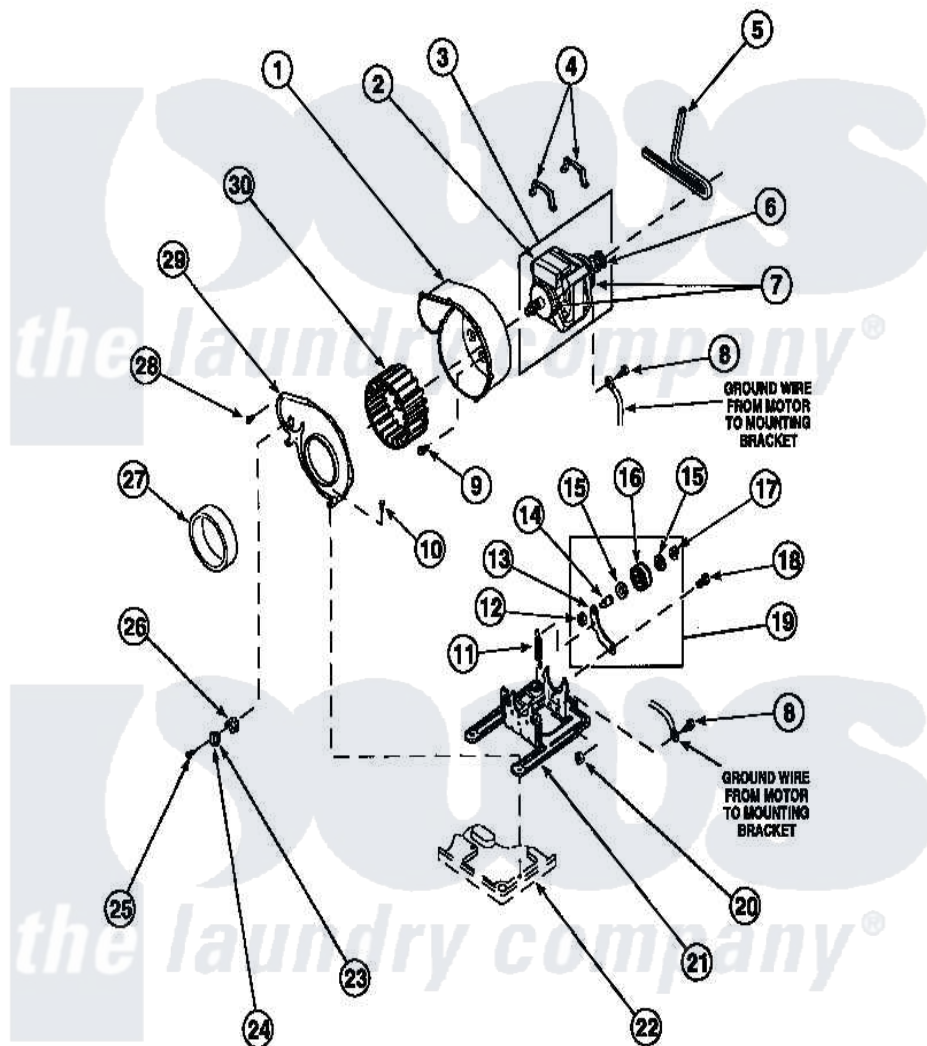

Amana LG8121WM (BOM: PLG8121WM) 15 - MOTOR, EXHAUST FAN AND BELT

Amana Residential Amana LG8121WM (BOM: PLG8121WM) Dryer Parts Parts Diagram 15 - MOTOR, EXHAUST FAN AND BELT

Click on the part number to view part

Item	Original Part Number	Replaced By	Status	Part Description
1	56020			Housing, Blower
2	501218		Not Available	MOTOR SWITCH (DOES NOT INCLUDE THERMAL PROT
3	501211	2200376		Motor
4	Y58047	660658		Clamp, Motor Mounting 343481 685441
5	59174	40111201		Belt, Cylinder
6	500011			Pulley, Motor
7	590P3			Motor Hub Ring Kit
8	20530			Screw, 10-24 x 3/8 Hex
9	Y31645	27001200		Screw
10	33562	27001200		Screw
11	56076			Spring, Idler
12	56156	358160		Nut
13	500910	37001144		Assembly- Idler

14	56461		Shaft
15	52549		Washer, 501 ID X3/4 Odx
16	Y54414		Assembly, Wheel And Bearing
17	23748		Ring, Retaining
18	500824		Screw, 1/4-20 Unc Hex
19	500269	37001287	Assembly, Idler Lever/Shaft/Pulley
20	52566	27001225	Nut, Jam Mid Lock 1/4-20
21	500822	503613	Mount, Motor
22	500070		Base, Dryer
24	503551		Thermostat, Cycling
"	Y61372		Thermostat
25	23222	3177991	Screw
"	Y33561	489464	Screw
26	61401	61623	Thermostat, Heater-BR
27	500313		Seal, Blower Housing
28	31260		Screw, No.8 X 3/8 Ind H
29	500078	511969P	Kit Blower Housing And Cover
30	56000	510139P	Assembly Blower Fan Package