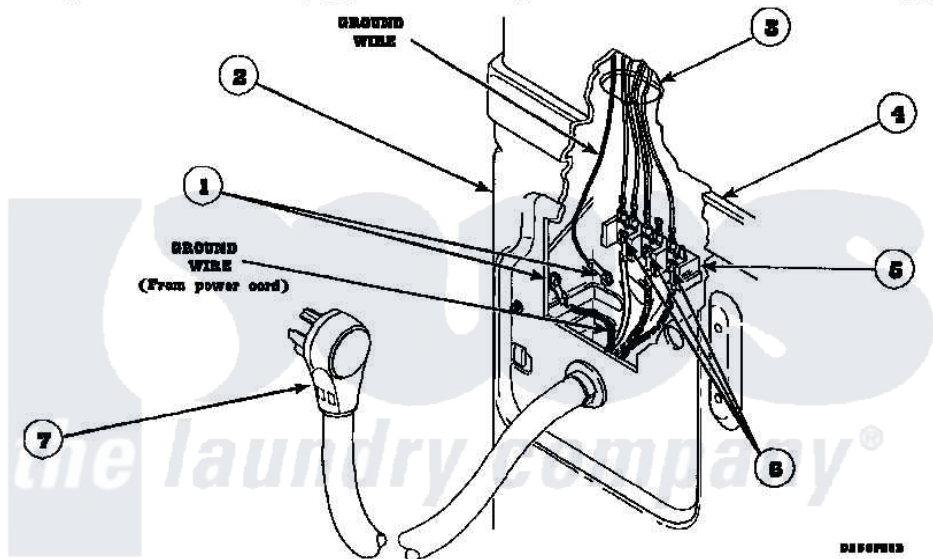

Amana LG8121WM (BOM: PLG8121WM) 17 - POWER CORDS

Amana [Residential Amana LG8121WM \(BOM: PLG8121WM\) Dryer Parts](#) Parts Diagram 17 - POWER CORDS
 Click on the part number to view part

Item	Original Part Number	Replaced By	Status	Part Description
1	20530			Screw, 10-24 x 3/8 Hex
2	500001P		Not Available	(ADD LETTER BEFORE "P" IN PART
3	500343		Not Available	PANEL, BACK(HOME HOOD)
4	500085P		Not Available	(ADD LETTER L-L, W-W TO PART N
6	Y61199	3400094		Screw, 10-32 X 3/8