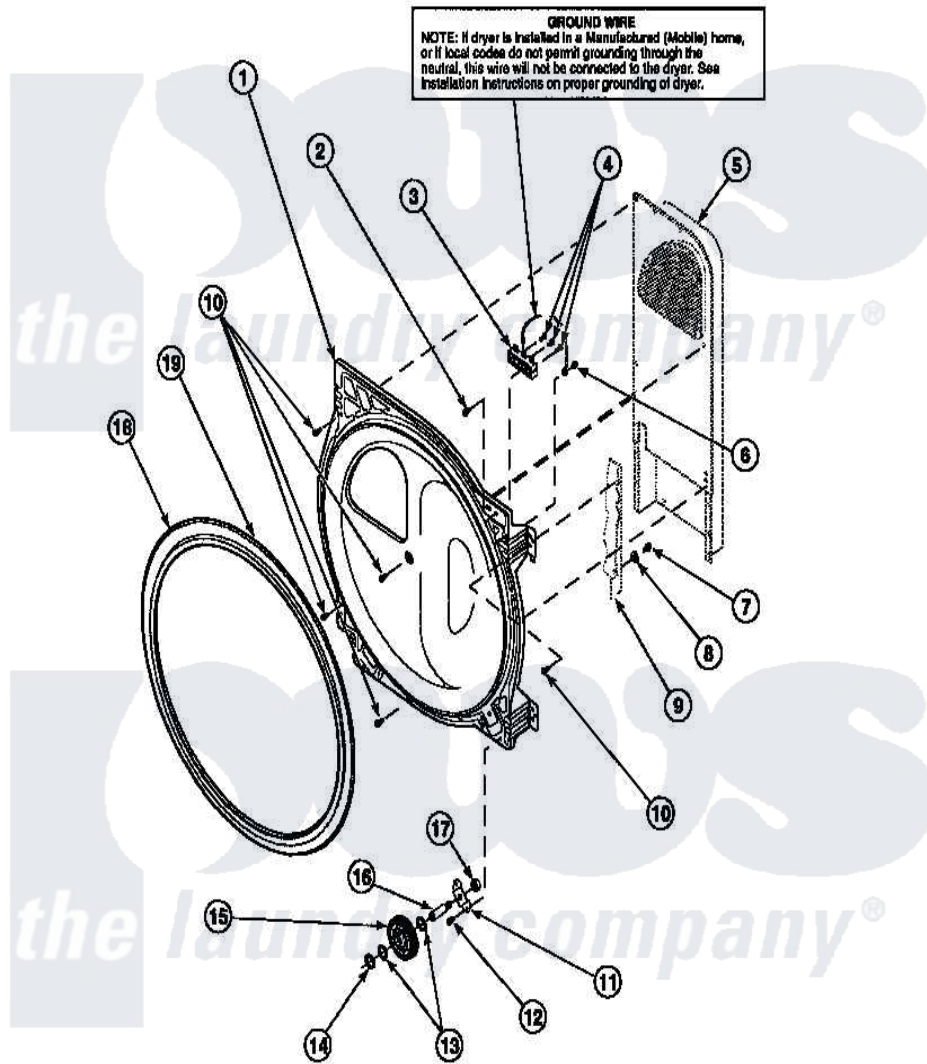

**Amana LG8121WM (BOM: PLG8121WM) 19 - REAR
BLKHD/SEAL/CYLINDER ROLLER/TERM BLK**

Amana Residential Amana LG8121WM (BOM: PLG8121WM) Dryer Parts Parts Diagram 19 - REAR
BLKHD/SEAL/CYLINDER ROLLER/TERM BLK
Click on the part number to view part

Item	Original Part Number	Replaced By	Status	Part Description
1	502614W	502614WP		Bulkhead, Rear
"	Y501154		Not Available	ASSY, BULKHEAD
4	Y61199	3400094		Screw, 10-32 X 3/8
5	500179P	503605		Assembly, Heater Duct
6	20530			Screw, 10-24 x 3/8 Hex
7	20530			Screw, 10-24 x 3/8 Hex
8	51474		Not Available	WASHER, 13/64IDX1/2ODX.
9	500001P		Not Available	(ADD LETTER BEFORE "P" IN PART
10	501668	503688		Screw, 10B-16 X .34 I
11	500062	40113601		Assembly, Roller Brkt
12	501668	503688		Screw, 10B-16 X .34 I
13	52549			Washer, 501 ID X3/4 Odx
14	23748			Ring, Retaining
15	500214P	37001042		Assembly, Cylinder Roller

16

[56461](#)

Shaft

17

56156

[358160](#)

Nut

18

501801

[37001132](#)

Seal, Cylinder

19

22506P

[511637P](#)

Adh Dow 737 Clr 3 Oz Tube