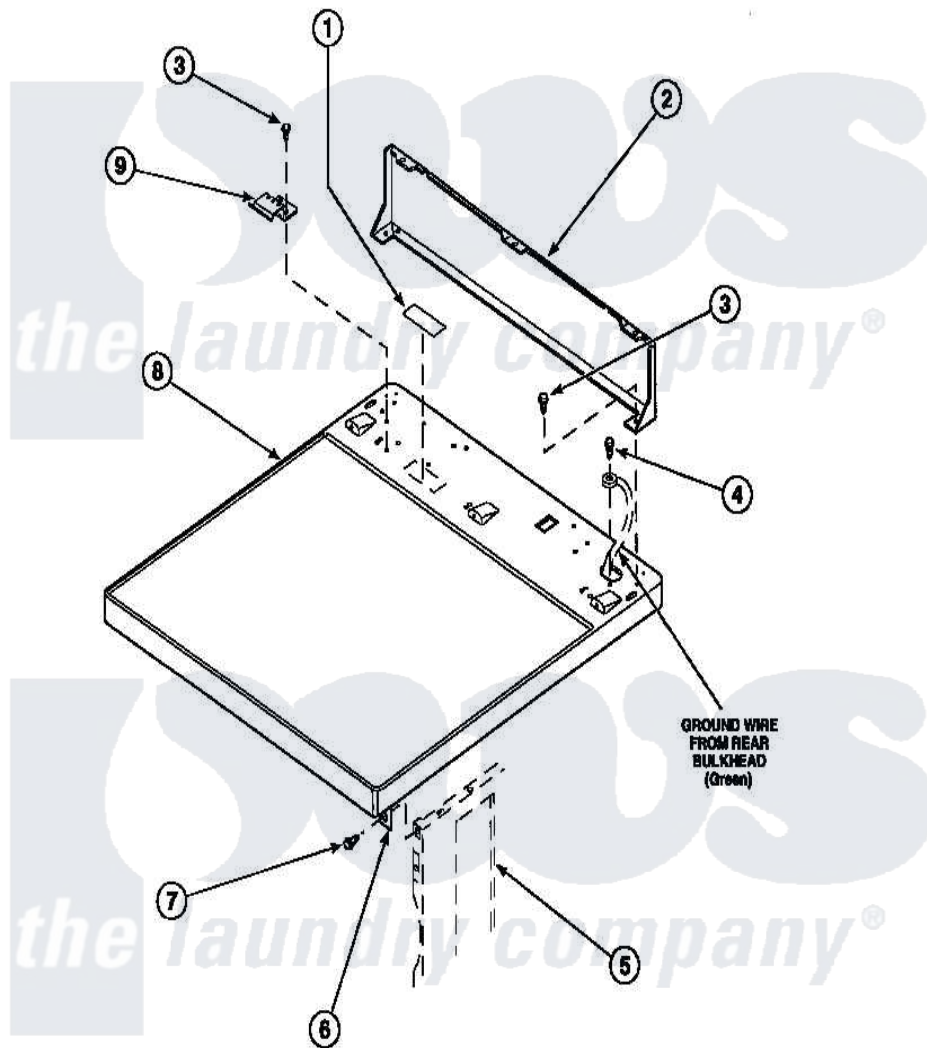

Amana LG8153LB (BOM: PLG8153LB) 01 - CABINET TOP AND CONTROL HOOD REAR PANEL

Amana [Residential Amana LG8153LB \(BOM: PLG8153LB\) Dryer Parts](#) Parts Diagram 01 - CABINET TOP AND CONTROL HOOD REAR PANEL
 Click on the part number to view part

Item	Original Part Number	Replaced By	Status	Part Description
1	24903		Not Available	STICKER,DISCONNECT POW
2	500343		Not Available	PANEL,BACK(HOME HOOD)
3	501086	90767		Screw, 8A X 3/8 Hex Washer Head Tapping
4	20530			Screw, 10-24 x 3/8 Hex
5	500001P		Not Available	(ADD LETTER BEFORE "P" IN PART
6	500084	40130801		Bracket, Top Mount
7	33562	27001200		Screw
8	500085P		Not Available	(ADD LETTER L-L, W-W TO PART N
9	501241	Y503876		Clip, Hold Down