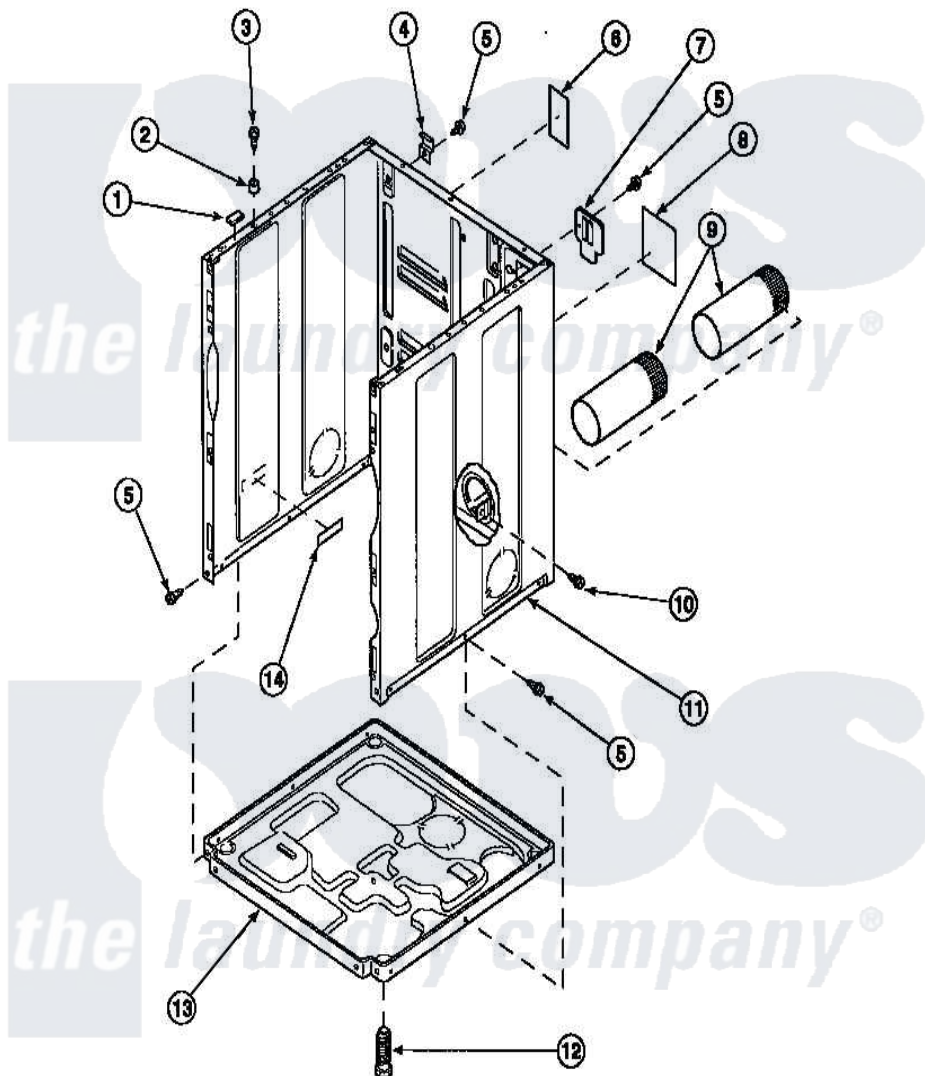

Amana LG8153LB (BOM: PLG8153LB) 02 - CABINET, EXHAUST DUCT AND BASE

Amana Residential Amana LG8153LB (BOM: PLG8153LB) Dryer Parts Parts Diagram 02 - CABINET, EXHAUST DUCT AND BASE

Click on the part number to view part

| Item | Original Part Number | Replaced By | Status | Part Description |
|------|-------------------------|--------------------------|---------------|--------------------------------|
| 1 | Y56128 | | | Pad, Bumper |
| 2 | 56079 | 505187 | | Locator, Panel |
| 3 | 32671 | Y014874 | | Screw, Idler Arm And Sleeve |
| 4 | 500003 | | | Hinge, Top |
| 5 | 33562 | 27001200 | | Screw |
| 6 | 500670 | | Not Available | STICKER NG OR MIXED GA |
| 8 | 501289 | | Not Available | (ELECTRIC MODELS) |
| 9 | 500064 | 505518 | | Duct, Exhaust |
| 10 | 501668 | 503688 | | Screw, 10B-16 X .34 I |
| 11 | 500001P | | Not Available | (ADD LETTER BEFORE "P" IN PART |
| 12 | Y500101 | | | Leg, Leveling |
| 13 | 500070 | | | Base, Dryer |
| NI | 521P3 | | | Kit, Flex Vent-Display |
| " | 528P3 | | | Directional Exhaust Kit |