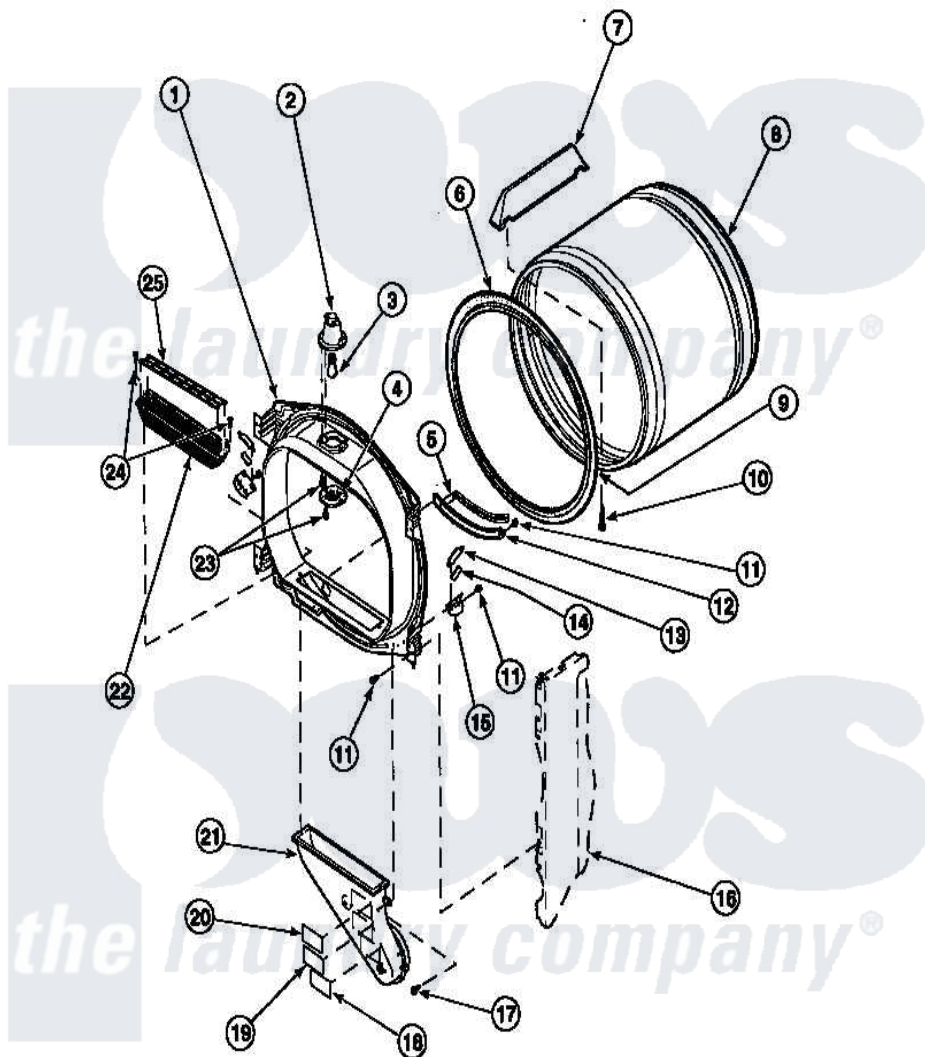

# Amana LG8153LB (BOM: PLG8153LB) 03 - FR BLKHD, AIR DUCT, FELT SEAL & CYLINDER

Amana Residential Amana LG8153LB (BOM: PLG8153LB) Dryer Parts Parts Diagram 03 - FR BLKHD, AIR DUCT, FELT SEAL & CYLINDER

Click on the part number to view part

Item	Original Part Number	Replaced By	Status	Part Description
1	501570WP		Not Available	ASSY BULKHEAD
2	500153		Not Available	CYLINDER LIGHT HOUSING
3	Y60954	<a href="#">67001316</a>		Bulb, Light
4	500094		Not Available	LENS,DRUM LIGHT
6	501801	<a href="#">37001132</a>		Seal, Cylinder
7	500022	<a href="#">510102</a>		Baffle- SH
8	500735P		Not Available	ASSY,CYLINDER-HOME
9	22506P	<a href="#">511637P</a>		Adh Dow 737 Clr 3 Oz Tube
10	<a href="#">Y62588</a>			Screw, 10BT-12 X 1 Tap
11	502120	<a href="#">489069</a>		Xxscrew, 10-12 X 1/2
13	501553	<a href="#">37001298</a>		Glide- Dry
14	500121	<a href="#">510189</a>		Pad Felt
15	501554	<a href="#">12002090</a>		Bracket
16	500001P		Not Available	(ADD LETTER BEFORE "P" IN PART

17	Y31645	<a href="#">27001200</a>	Screw	
18	56259		Not Available	STICKER
19	500049		Not Available	STICKER
21	502231		Not Available	DUCT, HEAT
22	<a href="#">502140P</a>			Filter, Lint Kit
23	500248	<a href="#">M0211530</a>		Screw-SM No.8-18 X 3/8"
24	<a href="#">500226</a>			Screw, 8b-16 x 5/8 Tap
25	<a href="#">502092</a>			Cover, Lint Filter