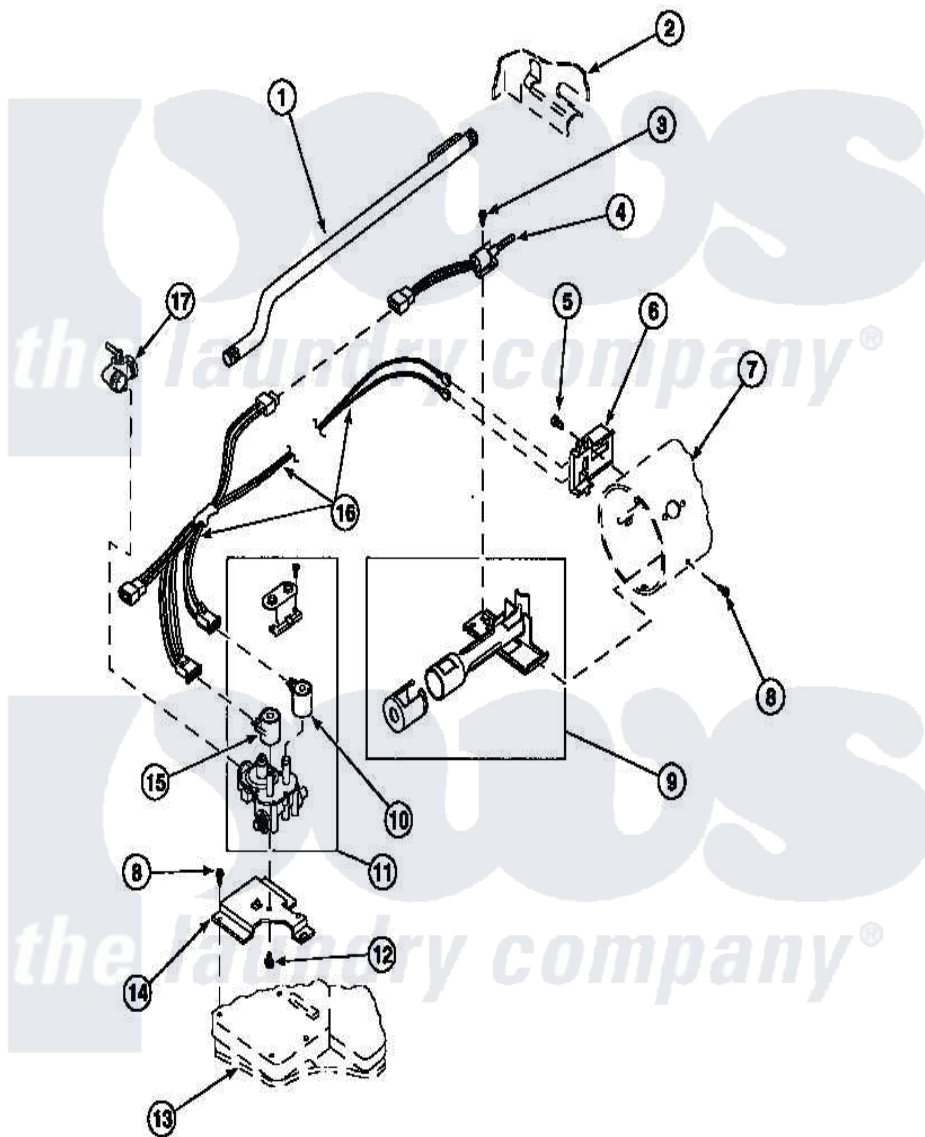

Amana LG8153LB (BOM: PLG8153LB) 04 - GAS VALVE, IGNITER & GAS CONVERSION KITS

Amana [Residential Amana LG8153LB \(BOM: PLG8153LB\) Dryer Parts](#) Parts Diagram 04 - GAS VALVE, IGNITER & GAS CONVERSION KITS
 Click on the part number to view part

Item	Original Part Number	Replaced By	Status	Part Description
1	500647	510204		Pipe
2	500001P		Not Available	(ADD LETTER BEFORE "P" IN PART
3	51782		Not Available	SCREW, 6B-20X5/16
4	60868	37001308		Ignitor
5	23222	3177991		Screw
6	Y56231	338906		Radiant, Sensor
7	61974		Not Available	BURNER HOUSING
8	501668	503688		Screw, 10B-16 X .34 I
9	Y56234	37001304		Burner Ign
10	58804B	694540		Coil, 60 Hz
11	58804			Assembly, Valve-Gas-Single-
12	56124	3370225		Screw
13	500070			Base, Dryer
14	500821			Bracket, Mounting-Gas

15	58804A	306106	Coil, Holding And Booster--W
16	60641	37001007	Harness, Wire
17	Y56229	510205	Valve-Elbo
NI	501400	Not Available	ASSY,WIRING HARNESS
"	402P3		Kit, Conversion-NG