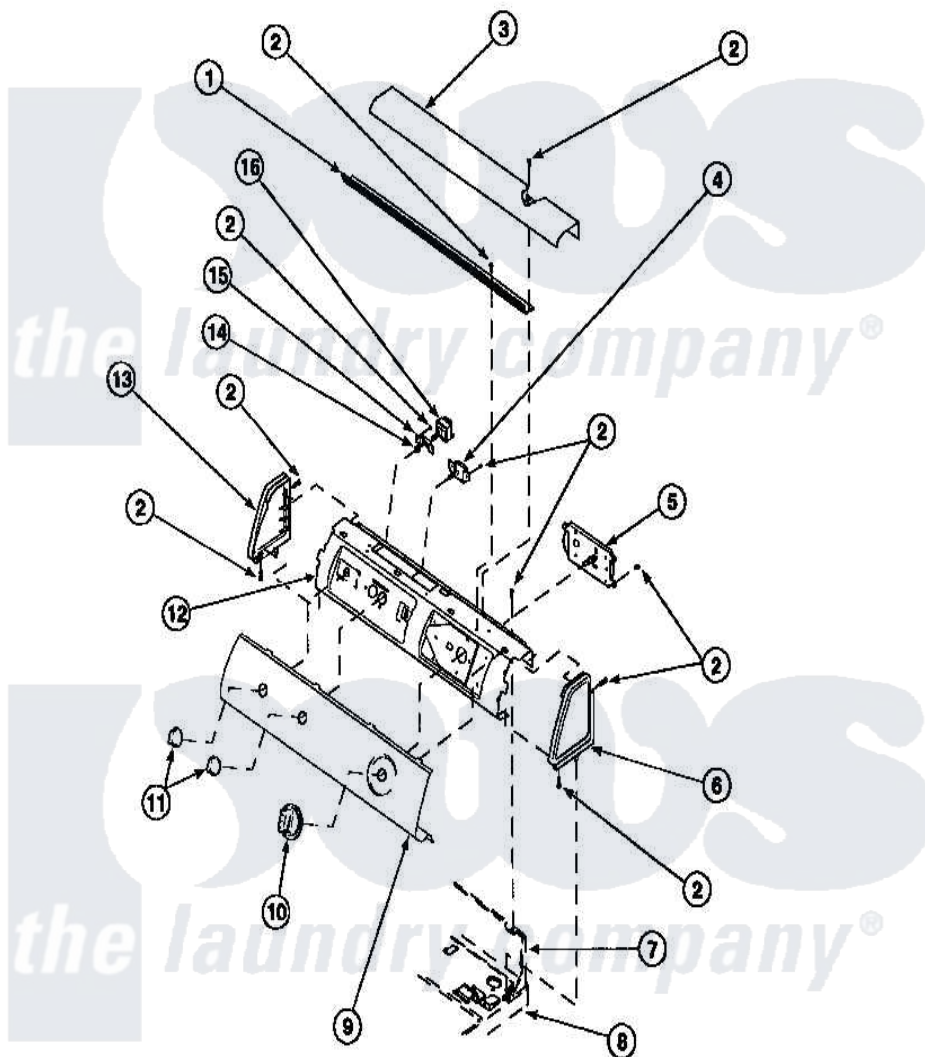

Amana LG8153LB (BOM: PLG8153LB) 05 - GRAPHIC PANEL, CONTROL HOOD AND CONTROLS

Amana [Residential Amana LG8153LB \(BOM: PLG8153LB\) Dryer Parts](#) Parts Diagram 05 - GRAPHIC PANEL, CONTROL HOOD AND CONTROLS
 Click on the part number to view part

Item	Original Part Number	Replaced By	Status	Part Description
1	500305		Not Available	DIFFUSER W/OUT HOLE
2	501086	90767		Screw, 8A X 3/8 HeX Washer Head Tapping
3	500302		Not Available	COVER, TOP
4	500823			Signal, Rotary
5	502967	502967P		Timer 5 Cycle Package
6	34815		Not Available	PANEL, END R.H. (BLK)
7	500343		Not Available	PANEL, BACK (HOME HOOD)
8	500085P		Not Available	(ADD LETTER L-L, W-W TO PART N)
9	502630		Not Available	GRAPHIC PANEL
"	502206		Not Available	GRAPHIC PANEL
10	500311	50220W		Knob, Timer
11	34847			Assembly, Knob-Rotary
12	500300		Not Available	BRACKET, CONTROL SUPPORT-MECH