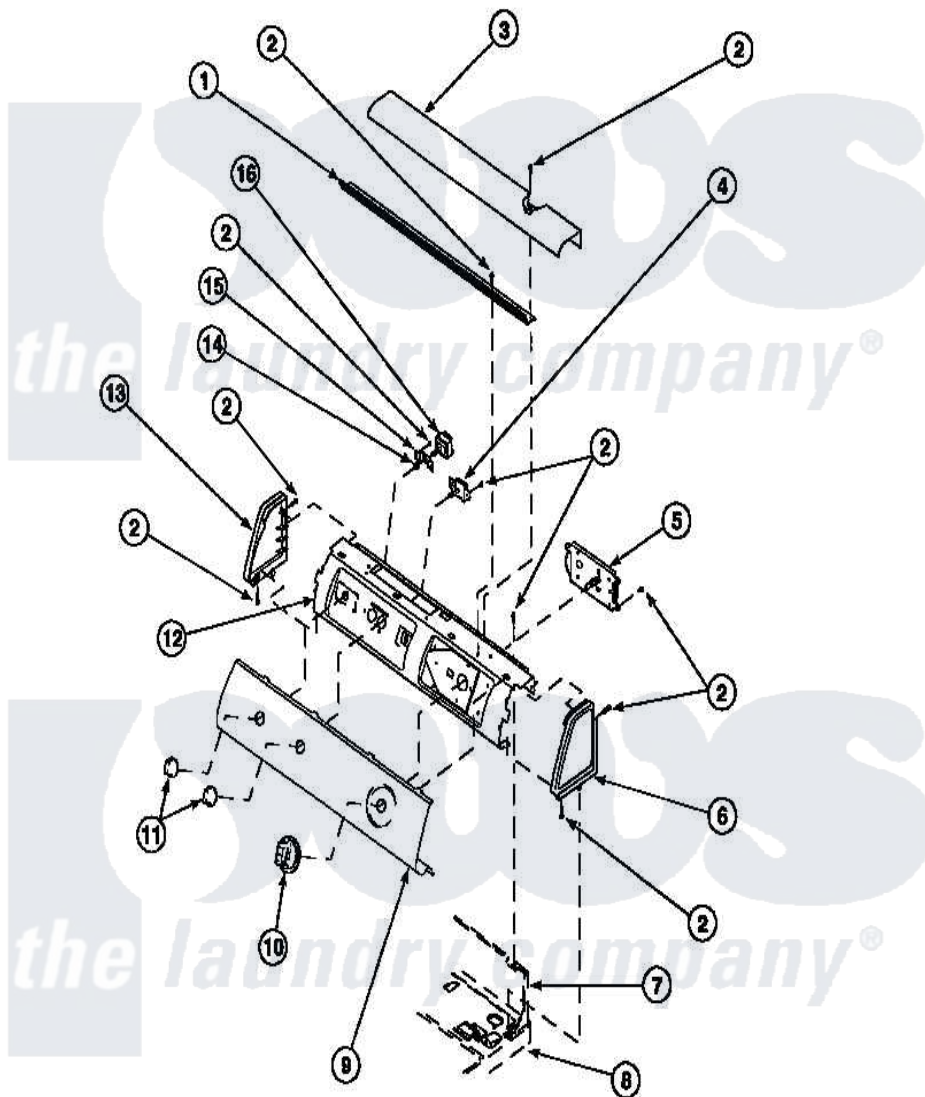

Amana LG8153LB (BOM: PLG8153LB) 06 - GRAPHIC PANEL, CONTROL HOOD AND CONTROLS

Amana [Residential Amana LG8153LB \(BOM: PLG8153LB\) Dryer Parts](#) Parts Diagram 06 - GRAPHIC PANEL, CONTROL HOOD AND CONTROLS
 Click on the part number to view part

Item	Original Part Number	Replaced By	Status	Part Description
1	500305		Not Available	DIFFUSER W/OUT HOLE
2	501086	90767		Screw, 8A X 3/8 HeX Washer Head Tapping
3	500302		Not Available	COVER, TOP
4	500823			Signal, Rotary
5	502967	502967P		Timer 5 Cycle Package
"	501881		Not Available	TIMER
6	34815		Not Available	PANEL, END R.H. (BLK)
7	500343		Not Available	PANEL, BACK(HOME HOOD)
8	500085P		Not Available	(ADD LETTER L-L, W-W TO PART N
10	500311	502220W		Knob, Timer
11	34847			Assembly, Knob-Rotary
12	500300		Not Available	BRACKET, CONTROL SUPPORT-MECH
13	34816			Panel, End