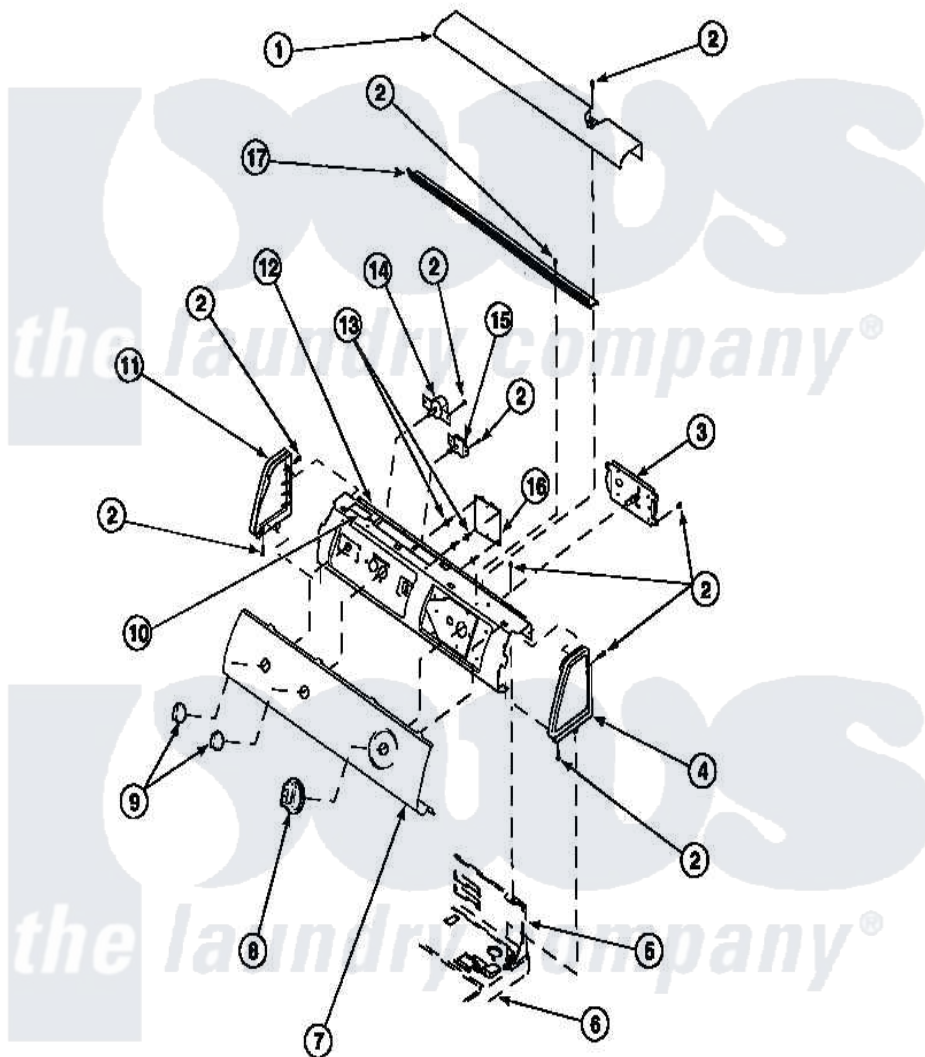

Amana LG8153LB (BOM: PLG8153LB) 07 - GRAPHIC PANEL, CONTROL HOOD AND CONTROLS

Amana [Residential Amana LG8153LB \(BOM: PLG8153LB\) Dryer Parts](#) Parts Diagram 07 - GRAPHIC PANEL, CONTROL HOOD AND CONTROLS
 Click on the part number to view part

Item	Original Part Number	Replaced By	Status	Part Description
1	500302		Not Available	COVER, TOP
2	501086	90767		Screw, 8A X 3/8 HeX Washer Head Tapping
3	502967	502967P		Timer 5 Cycle Package
"	501881		Not Available	TIMER
4	34815		Not Available	PANEL, END R.H. (BLK)
5	500343		Not Available	PANEL, BACK(HOME HOOD)
6	500085P		Not Available	(ADD LETTER L-L, W-W TO PART N
7	502383		Not Available	PANEL, GRAPHICS
8	500311	502220W		Knob, Timer
9	34847			Assembly, Knob-Rotary
10	24903		Not Available	STICKER, DISCONNECT POW
11	34816			Panel, End
12	500300		Not Available	BRACKET, CONTROL

12	500300	Not Available	SUPPORT-MECH
14	62173		Switch, Temperature Select
15	500823		Signal, Rotary
17	500305	Not Available	DIFFUSER W/OUT HOLE