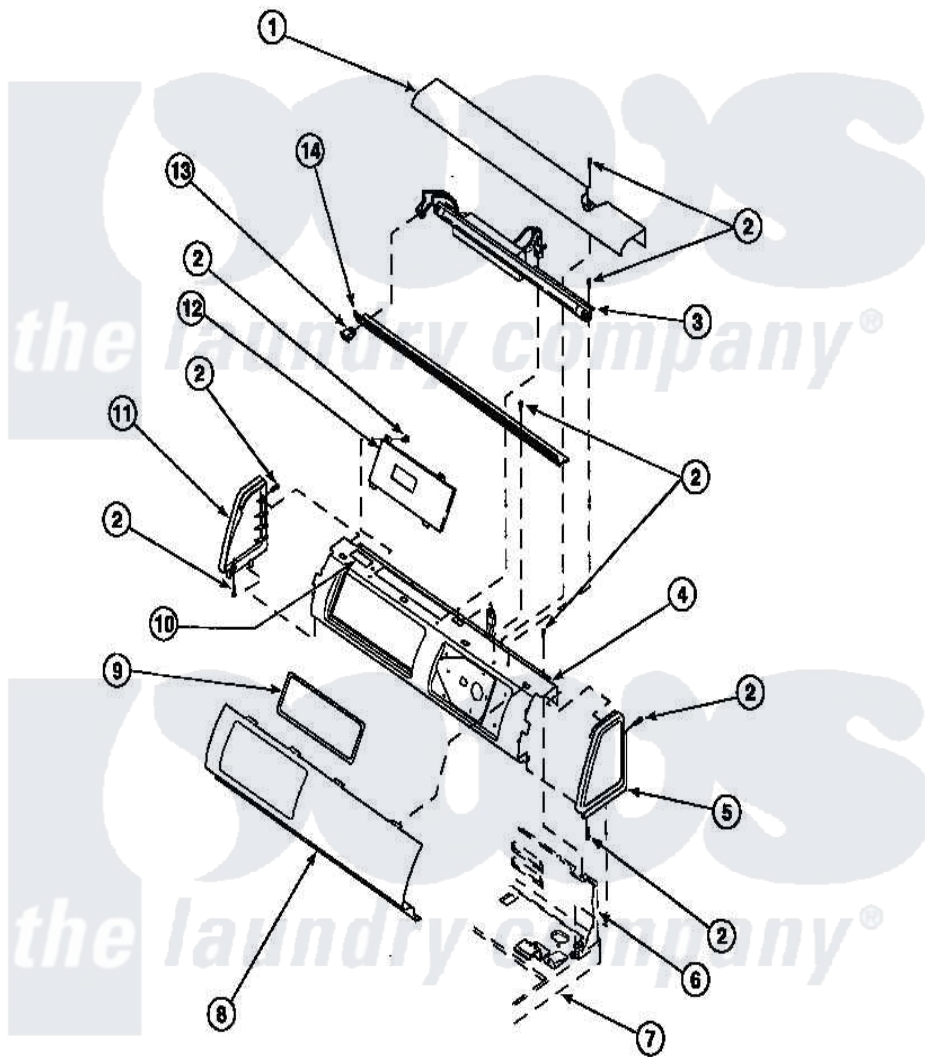

Amana LG8153LB (BOM: PLG8153LB) 09 - GRAPHIC PANEL, CONTROL HOOD AND CONTROLS

Amana [Residential Amana LG8153LB \(BOM: PLG8153LB\) Dryer Parts](#) Parts Diagram 09 - GRAPHIC PANEL, CONTROL HOOD AND CONTROLS
 Click on the part number to view part

Item	Original Part Number	Replaced By	Status	Part Description
2	501086	90767		Screw, 8A X 3/8 HeX Washer Head Tapping
6	500343		Not Available	PANEL,BACK(HOME HOOD)
7	500085P		Not Available	(ADD LETTER L-L, W-W TO PART N
10	24903		Not Available	STICKER,DISCONNECT POW