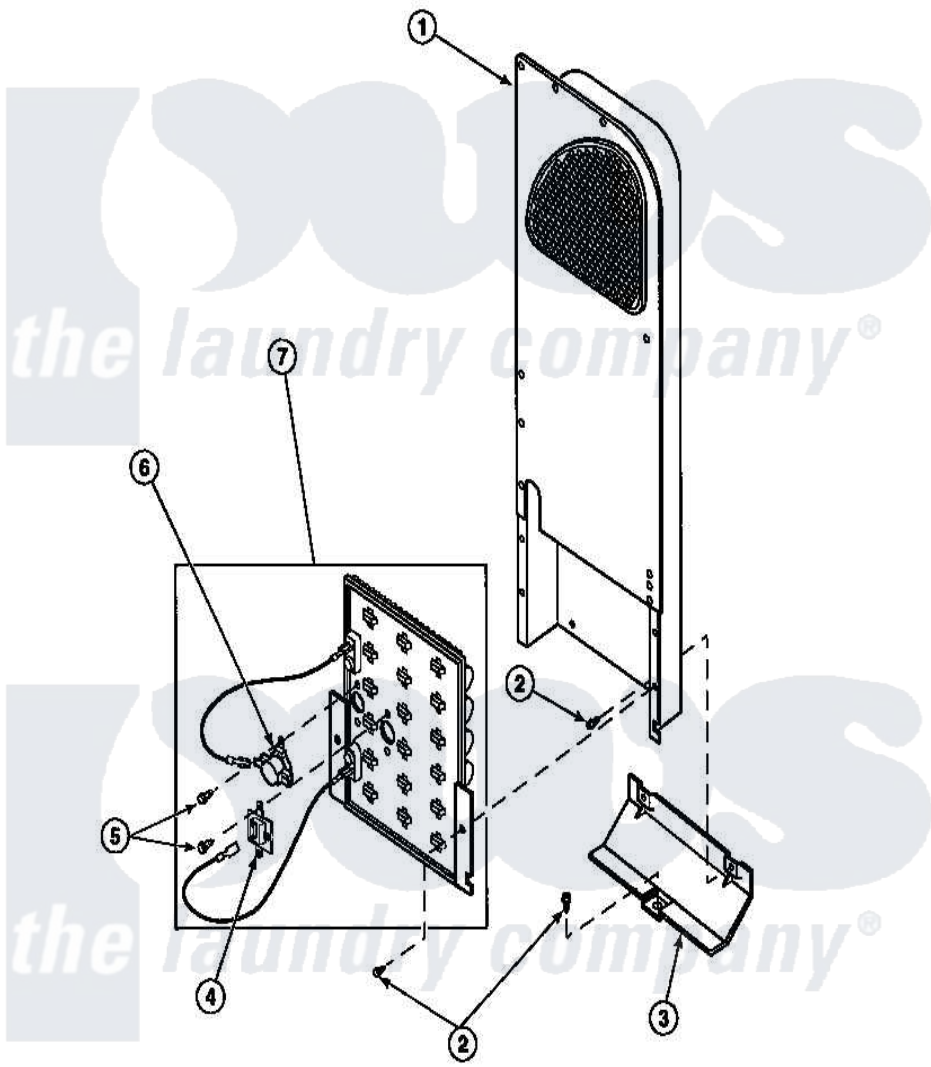

**Amana LG8153LB (BOM: PLG8153LB) 10 - HEATER BOX ASSY
ORIGINALLY ON ELEC DRYER**

Amana Residential Amana LG8153LB (BOM: PLG8153LB) Dryer Parts Parts Diagram 10 - HEATER BOX ASSY
ORIGINALLY ON ELEC DRYER
Click on the part number to view part

Item	Original Part Number	Replaced By	Status	Part Description
1	500179P	503605		Assembly, Heater Duct
2	501668	503688		Screw, 10B-16 X .34 I
3	60952		Not Available	SHIELD,HEAT DUCT
5	23222	3177991		Screw